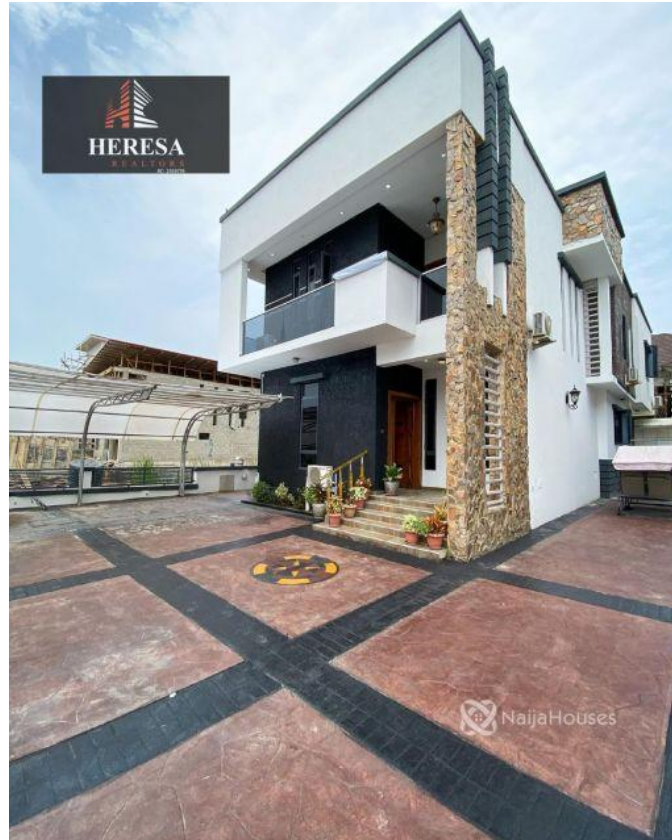

## 2ND LEKKI TOLL GATE, Lekki, Lekki, Lagos

## 2ND LEKKI TOLL GATE, Lekki, Lekki, Lagos

**NGN 145,000,000.00**

Oluchi Onuegbu

Nigeria

Mobile: 09091394938

Office:

Fax:

[heresarealtors@gmail.com](mailto:heresarealtors@gmail.com)

## Property Details

Category **For Sale**

Status **Active**

Price/Sq Ft ₦

On  
naijahouses.com  
**1825 days**

Type **Duplex**

Built

FULLY FURNISHED 4 BEDROOM FULLY DETACHED DUPLEX WITH SWIMMING POOL FOR SALE  
LOCATION:2ND LEKKI TOLL GATE, LAGOS PRICE: N145M Features: -Rooms En suite -Fully furnished -  
Inverter -24hrs Security -Gated estate -Swimming pool -Musical speakers -CCTV -Tiled floor -Jacuzzi -1Bq -  
Wardrobes -Spacious rooms -POP ceiling -Fitted Kitchen -Shower -Balcony -Parking Space -Serene  
environment

## Property Photos