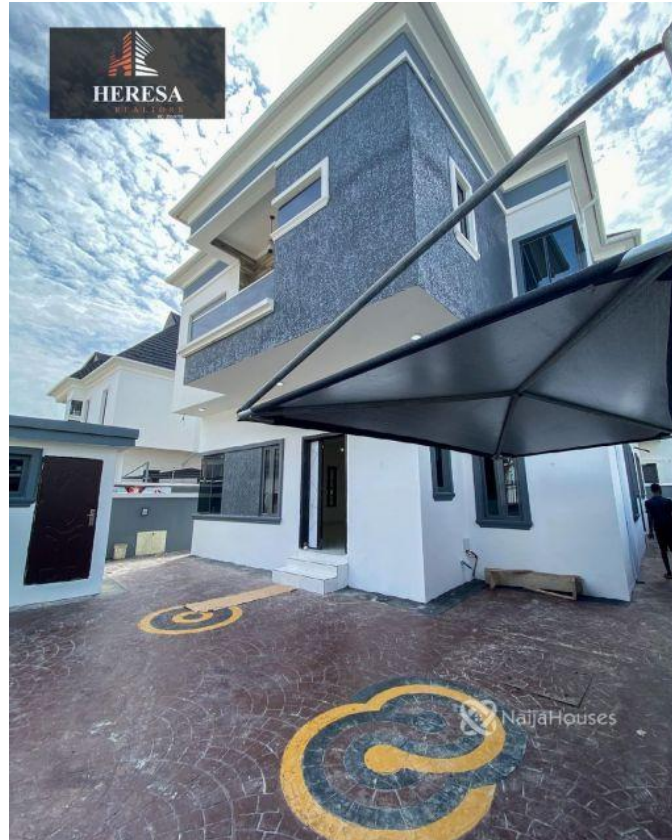

2nd ToLL Gate, Lagos, Lekki, Lekki, Lagos

2nd ToLL Gate, Lagos, Lekki, Lekki, Lagos

NGN 90,000,000.00

Oluchi Onuegbu

Nigeria

Mobile: 09091394938

Office:

Fax:

heresarealtors@gmail.com