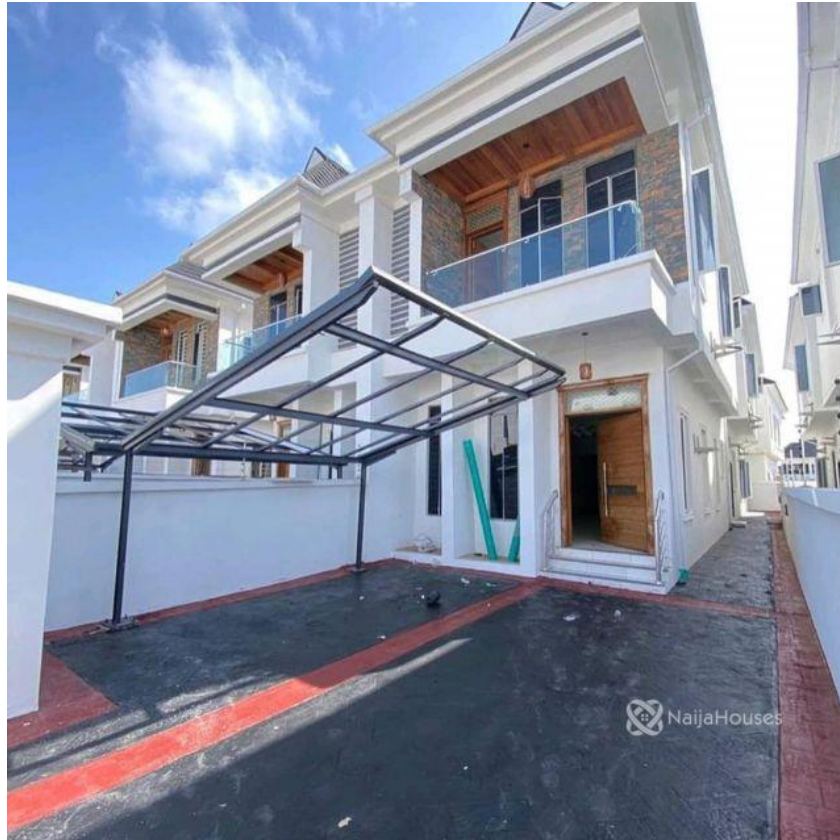

2nd Toll gate Lekki. lagos, Lekki, Lekki, Lagos

2nd Toll gate Lekki. lagos, Lekki, Lekki, Lagos

NGN 75,000,000.00

Hodisol Homes
Nigeria

Mobile: 0706 886 1004
Office:
Fax:
Support@hodisolhome.com

Property Details

Category **For Sale**

Status **Active**

Price/Sq Ft ₦

On
naijahouses.com
1795 days

Type **Duplex**

Built

Brand new 4 bed Semi Detached House

Property Summary