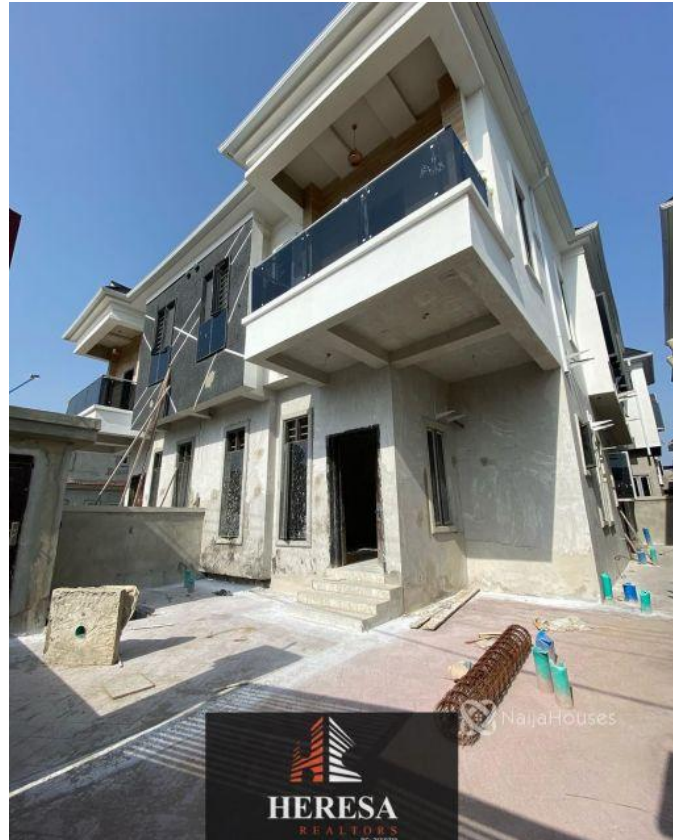

2ND TOLL GATE LEKKI, Lekki, Lekki, Lagos

2ND TOLL GATE LEKKI, Lekki, Lekki, Lagos

NGN 73,000,000.00

Oluchi Onuegbu

Nigeria

Mobile: 09091394938

Office:

Fax:

heresarealtors@gmail.com

Property Details

Category **For Sale**

Status **Active**

Price/Sq Ft ₦

On
naijahouses.com
1865 days

Type **Duplex**

Built

4 BEDROOM SEMI DETACHED DUPLEX WITH BQ FOR SALE LOCATION:2ND TOLL GATE LEKKI Features: - Rooms En suite -CCTV -2 living rooms -Tiled floor -Wardrobes -Spacious rooms -POP ceiling -Fitted Kitchen - Pantry -Balcony -Jacuzzi -Shower -Serene environment -Gated estate