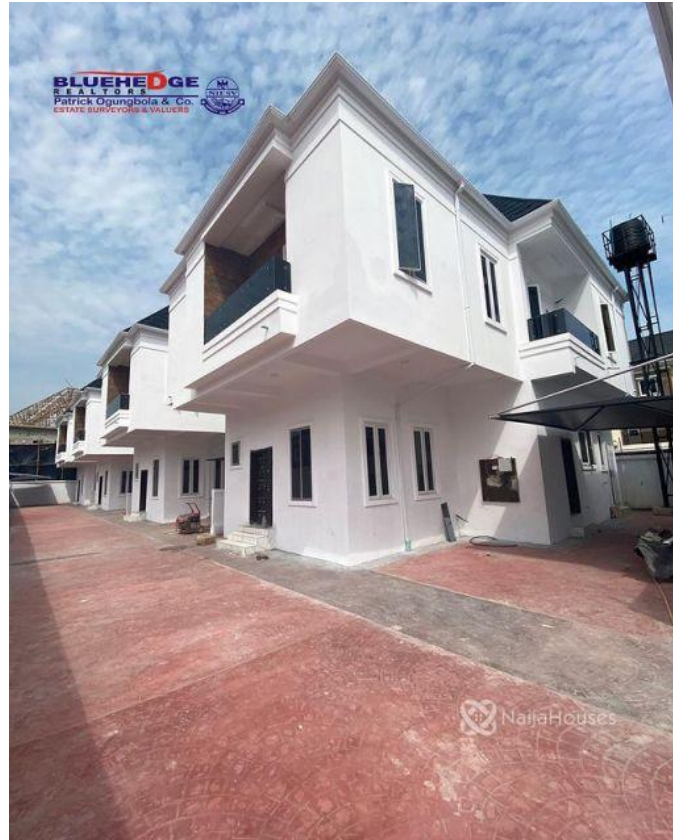

2nd tollgate,lekki, Lekki, Lekki, Lagos

2nd tollgate,lekki, Lekki, Lekki, Lagos

NGN 87,000,000.00

Blue Hedged Realtors

Nigeria

Mobile: 08177766550

Office:

Fax:

bluehedgedrealtors@gmail.com