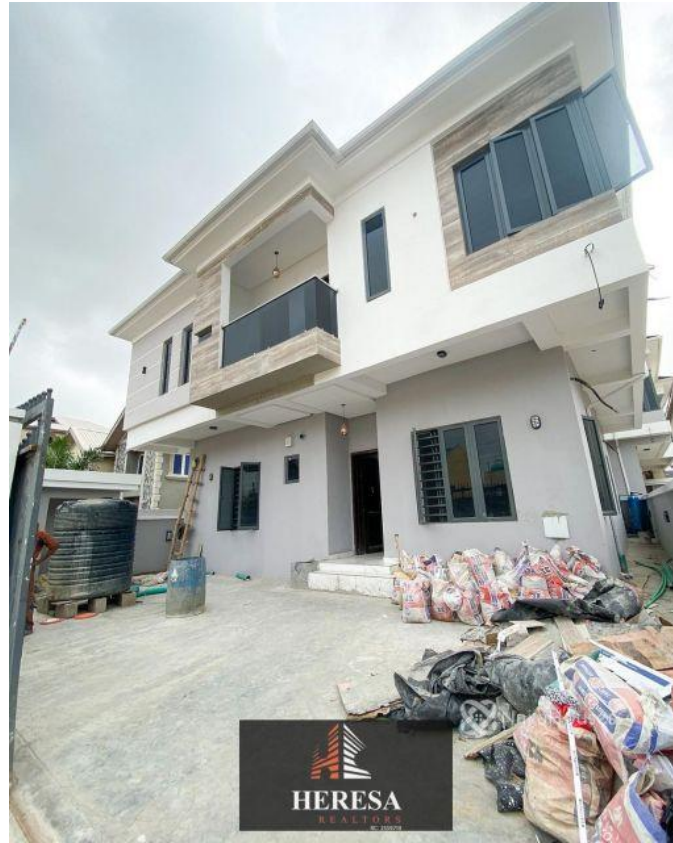

## AGUNGI AXIS ,LAGOS, Lekki, Lekki, Lagos

## Property Details

Category **For Sale**

Status **Active**

Price/Sq Ft ₦

On  
naijahouses.com  
**1830 days**

Type **Duplex**

Built

5 BEDROOM FULLY DETACHED DUPLEX WITH BQ FOR SALE LOCATION:AGUNGI AXIS ,LAGOS Features: - Rooms En suite -Tiled floor -Walk in closet -2 living rooms -Gated Estate -Wardrobes -Spacious rooms -POP ceiling -Fitted Kitchen -Shower -Balcony -Jacuzzi -Parking Space -Serene environment

## Property Photos