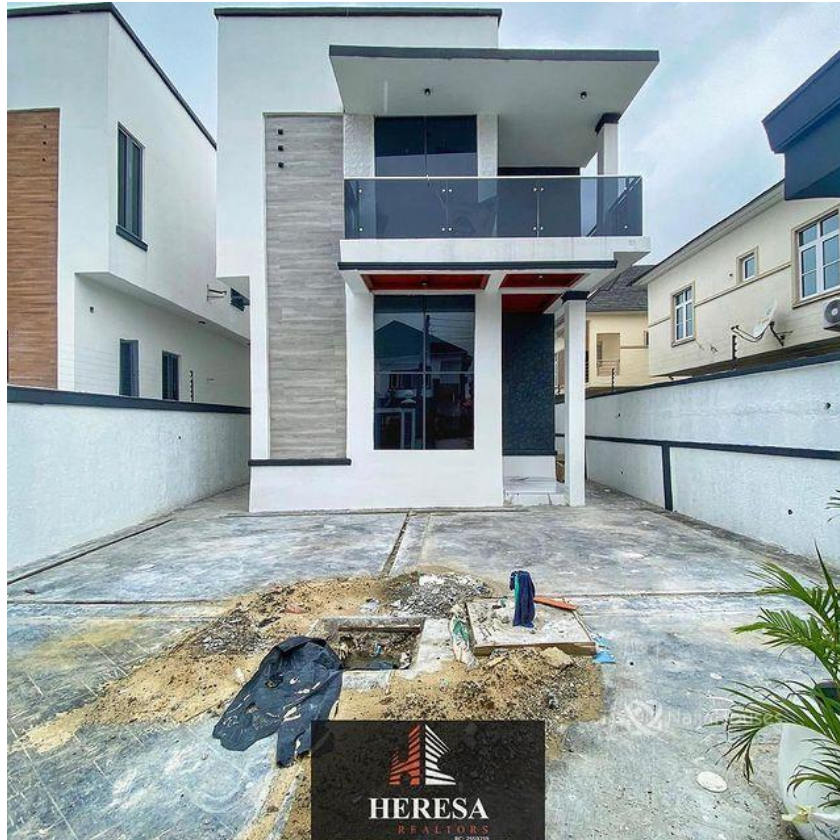

Agungi, lagos, Lekki, Lekki, Lagos

Agungi, lagos, Lekki, Lekki, Lagos

NGN 165,000,000.00

Oluchi Onuegbu
Nigeria

Mobile: 09091394938
Office:
Fax:
heresarealtors@gmail.com