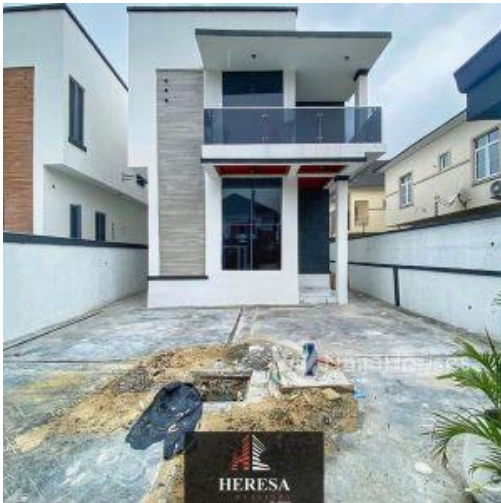

Property Summary

Features

No Records Found

Property ID:	P7583034771
Category:	For Sale
Market Status:	Active
Listed Price:	165000000
Year Built:	
Property Size:	Sq m
Building Size:	Sq m
Lot Size:	100Sq m
Price per Sq. Meter:	
Bedroom:	5
Bathroom:	
Toilets:	
Parking:	
Service Fee:	
Other Fee:	
Tax Per Annum:	
Insurance Per Annum:	
HOA Per Annum: