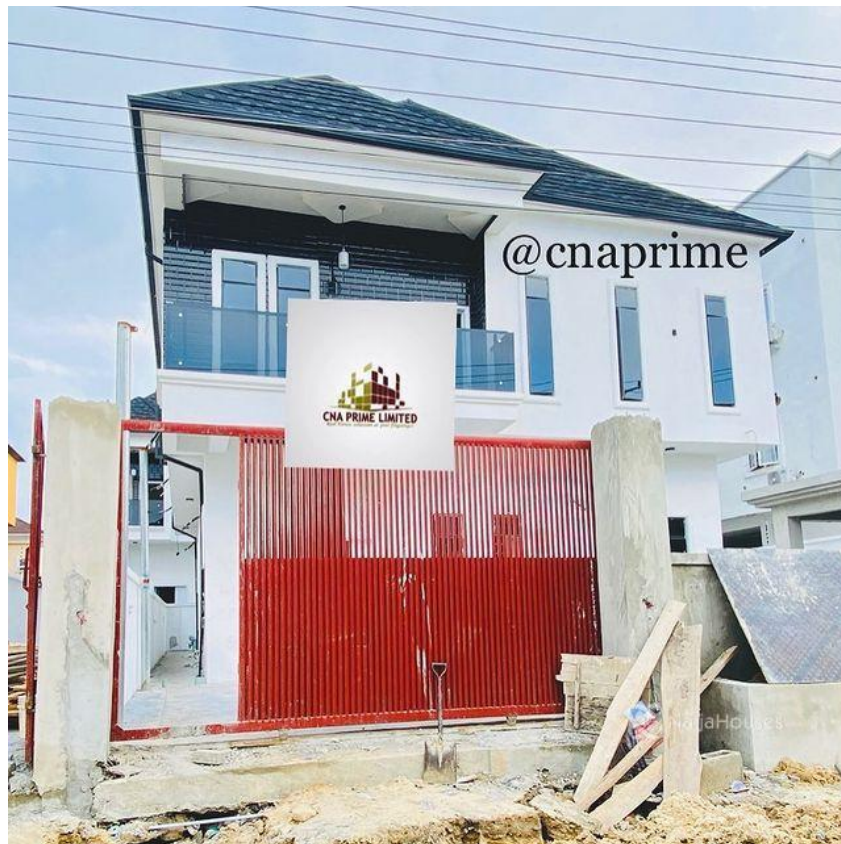

AGUNGI, LEKKI, LAGOS, Lekki, Lekki, Lagos

AGUNGI, LEKKI, LAGOS, Lekki, Lekki, Lagos

NGN 110,000,000.00

CNA PRIME

Nigeria

Mobile: 08182289415

Office:

Fax:

cnaprimeltd@gmail.com

Property Details

Category **For Sale**

Status **Active**

Price/Sq Ft ₦

On
naijahouses.com
1649 days

Type **Duplex**

Built

FOR SALE!! BRAND NEW!! 5 BEDROOM DETACHED DUPLEX & A ROOM BQ. LOCATION: AGUNGI, LEKKI, LAGOS PRICE: 110M FEATURE: GATED ESTATE FITTED KITCHEN INBUILT SPEAKERS SHOWER CUBICLE BATH TUB CLOSET CCTV CAMERAS CAR PARK (3 CARS) STAMP CONCRETE FLOOR