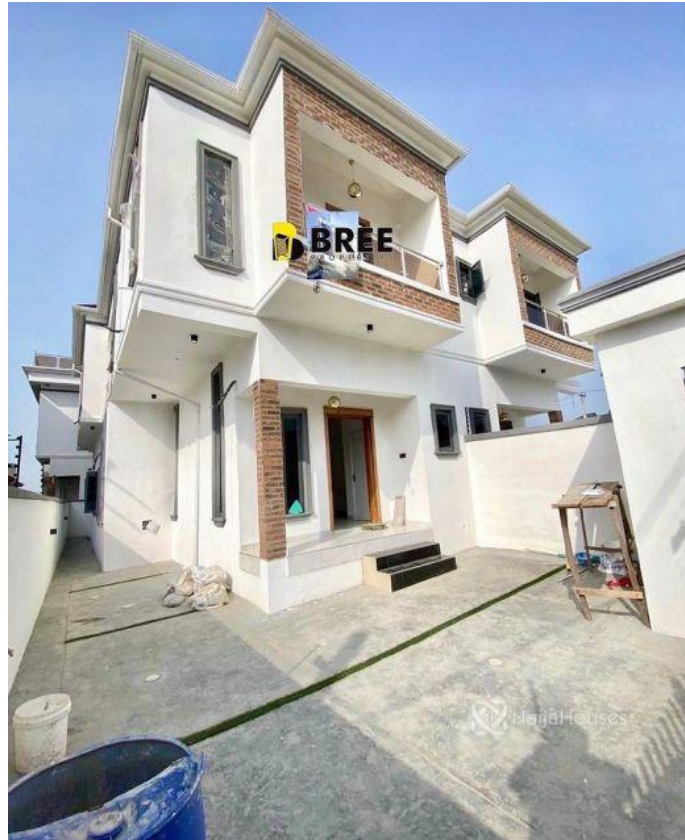

## Agungi, Lekki, Lekki, Lagos

## Agungi, Lekki, Lekki, Lagos

**NGN 85,000,000.00**

Bree Properties

Nigeria

Mobile: 08034775667

Office:

Fax:

[Breepropertiesng@yahoo.com](mailto:Breepropertiesng@yahoo.com)

## Property Details

Category **For Sale**

Status **Active**

Price/Sq Ft ₦

On  
naijahouses.com  
**1508 days**

Type **Duplex**

Built

For Sale!! Very spacious units of 4 Bedroom semi detached duplexes Location: Agungi Lekki Lagos Price: 85m  
Features: All rooms en-suite Quality finishings Fitted kitchen Family Lounge Inbuilt speakers Water heaters  
Shower cubicles Bath tubs 1 room bq

## Property Photos