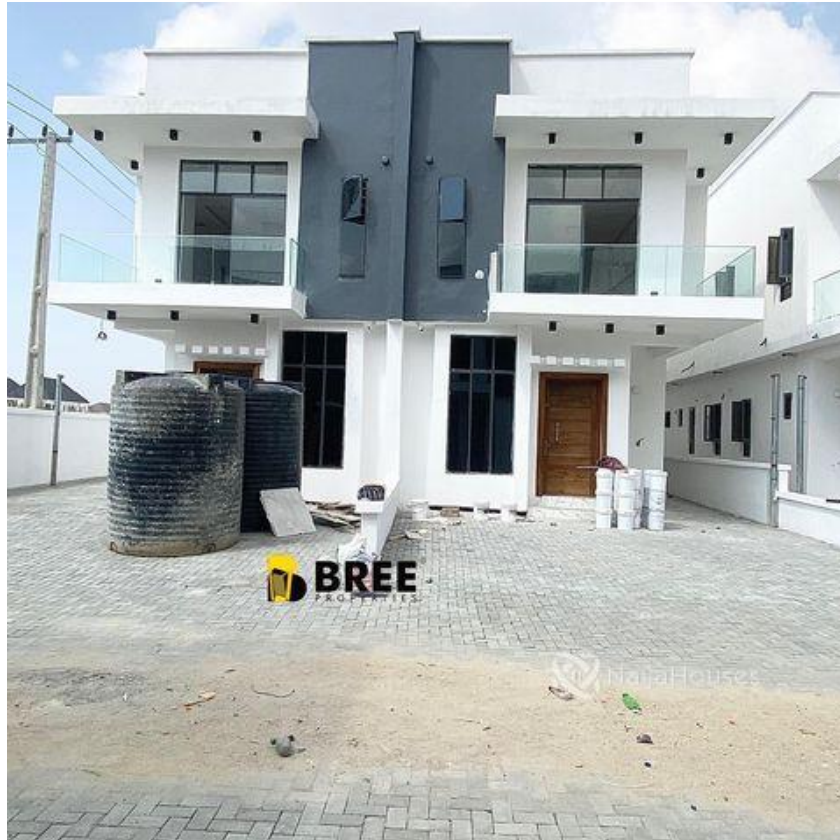

## Agungi, Lekki, Lekki, Lagos

## Agungi, Lekki, Lekki, Lagos

**NGN 85,000,000.00**

Bree Properties  
Nigeria

Mobile: 08034775667  
Office:  
Fax:  
[Breepropertiesng@yahoo.com](mailto:Breepropertiesng@yahoo.com)

## Property Details

Category **For Sale**

Status **Active**

Price/Sq Ft ₦

On  
naijahouses.com  
**1500 days**

Type **Duplex**

Built

For Sale!! Very spacious units of 4 Bedroom semi detached duplexes Location: Agungi Lekki Lagos Price: 85m  
Features: Serviced All rooms en-suite Quality finishings Defined dining section Fitted kitchen Family Lounge  
Inbuilt speakers Water heaters Shower cubicles Bath tubs Walk in closet 1 room bq

## Property Photos