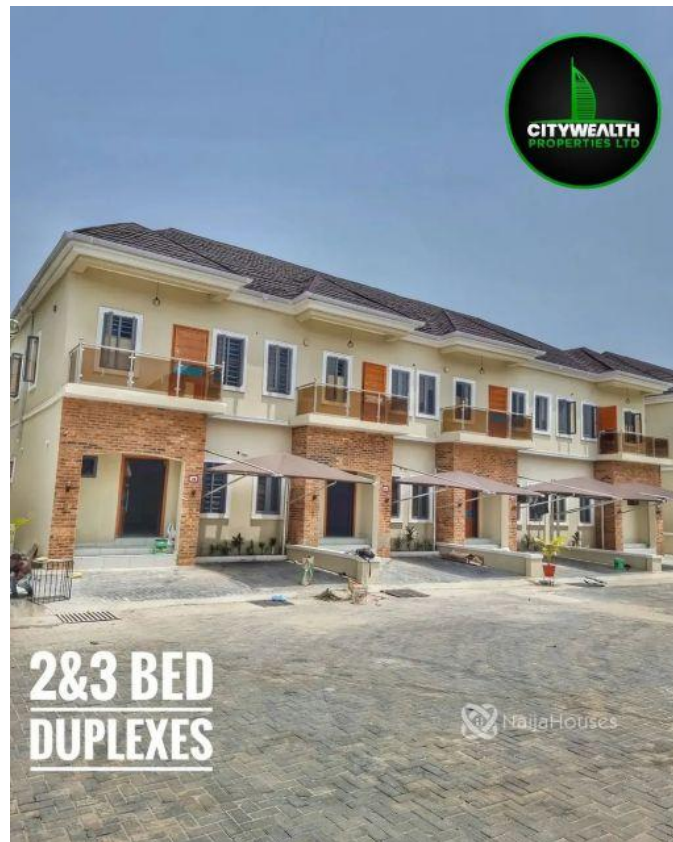

ajah, lagos, Lekki, Lekki, Lagos

ajah, lagos, Lekki, Lekki, Lagos

NGN 50,000,000.00

CityWealth Consult
Nigeria

Mobile: 08035226545
Office:
Fax:
citywealthconsult@gmail.com

Property Details

Category **For Sale**

Status **Active**

Price/Sq Ft ₦

On
naijahouses.com
1032 days

Type
Terraces

Built

Fully serviced units of 3 bedroom terrace duplexes with, a swimming pool and gym. Location: Ajah Price: N50M respectively Features: Fully serviced Gated estate En-suite rooms Family lounge Chandeliers Open plan kitchen Fitted wardrobes Swimming pool Kids play area Shower cubicle 24 hrs electricity 24 hrs security Treated water system Interlocked flooring

Property Summary

Features

No Records Found

Property ID:	P6623815815
Category:	For Sale
Market Status:	Active
Listed Price:	50000000
Year Built:	
Property Size:	Sq m
Building Size:	Sq m
Lot Size:	Sq m
Price per Sq. Meter:	
Bedroom:	3
Bathroom:	
Toilets:	
Parking:	
Service Fee:	
Other Fee:	
Tax Per Annum:	
Insurance Per Annum:	
HOA Per Annum:	