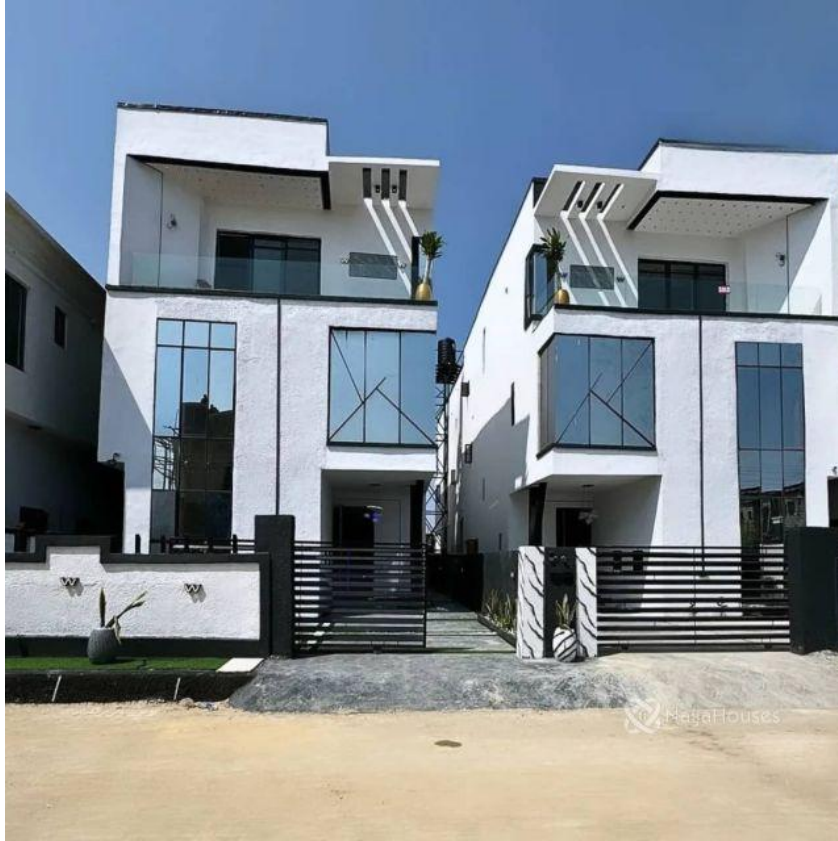

AJAH, Lekki, Lagos

AJAH, Lekki, Lagos

NGN 160,000,000.00

Adijat Ibrahim

Nigeria

Mobile: 09058800857

Office:

Fax:

adijatibrahim10101@gmail.com

Property Details

Category **For Sale**

Status **Active**

Price/Sq Ft ₦

On
naijahouses.com
533 days

Type **Luxury Homes**

Built

DECENTLY CRAFTED 5 BEDROOM FULLY DETACHED DUPLEX WITH BQ IN A SECURED ESTATE AJAH, LEKKI

PRICE: ₦160m

Property Summary

Features

No Records Found

Property ID:	P9699758751
Category:	For Sale
Market Status:	Active
Listed Price:	160000000
Year Built:	
Property Size:	Sq m
Building Size:	Sq m
Lot Size:	Sq m
Price per Sq. Meter:	
Bedroom:	5
Bathroom:	
Toilets:	
Parking:	
Service Fee:	
Other Fee:	
Tax Per Annum:	
Insurance Per Annum:	
HOA Per Annum:	