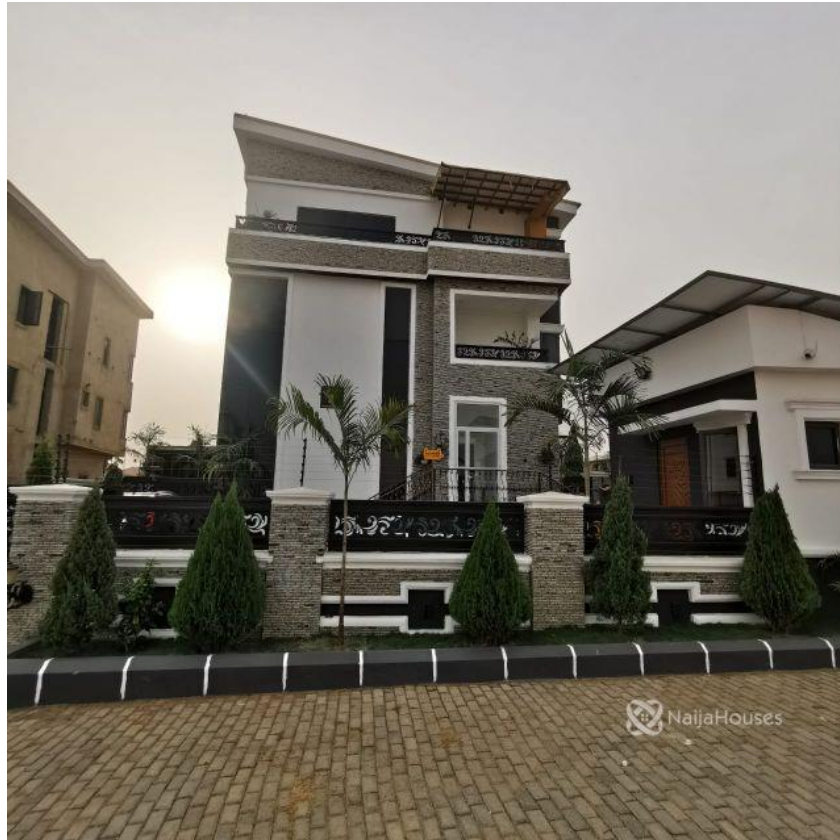

Along Airport Road, Lugbe, Abuja, Abuja FCT

Along Airport Road, Lugbe, Abuja, Abuja FCT

NGN 370,000,000.00

Ifedayo Ogunleye

Nigeria

Mobile: 07056144444

Office:

Fax:

Top Notch 5 Bedroom Fully detached duplex, Automated with Voice command in an Estate Along Airport Road Lugbe, Abuja. Features: Fitted Kitchen with store, Big masters bedroom with walk-in-closet, Ceiling cassette Ac Units, Family Size Swimming Pool, Gate House, Gazebo (well furnished), Automated Gate, Inverter with Solar panel, Perkin Generator, Tarred Road, Gated and Secured Estate, Gym and Study, Two big Lounge, Ensuite Rooms, and Many More. Price : 370Million (Slightly Negotiable)