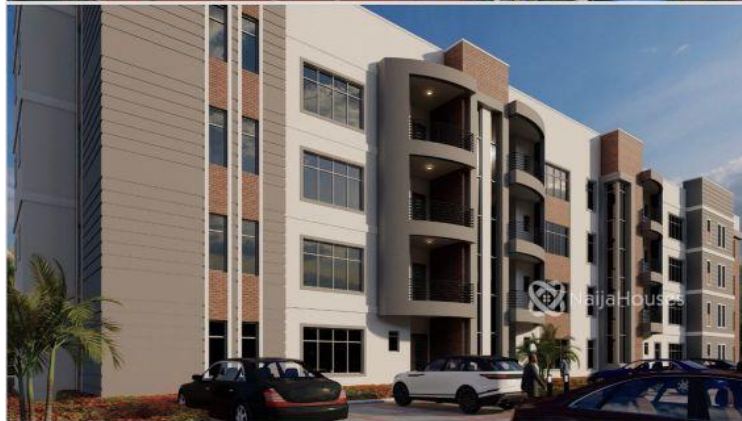

Asokoro district, Abuja, Abuja FCT

Asokoro district, Abuja, Abuja FCT

NGN 125,000,000.00

Dorcas Danladi
Nigeria

Mobile: 08082284852
Office:
Fax:
Dorcas.danladi@themlsproperties.com