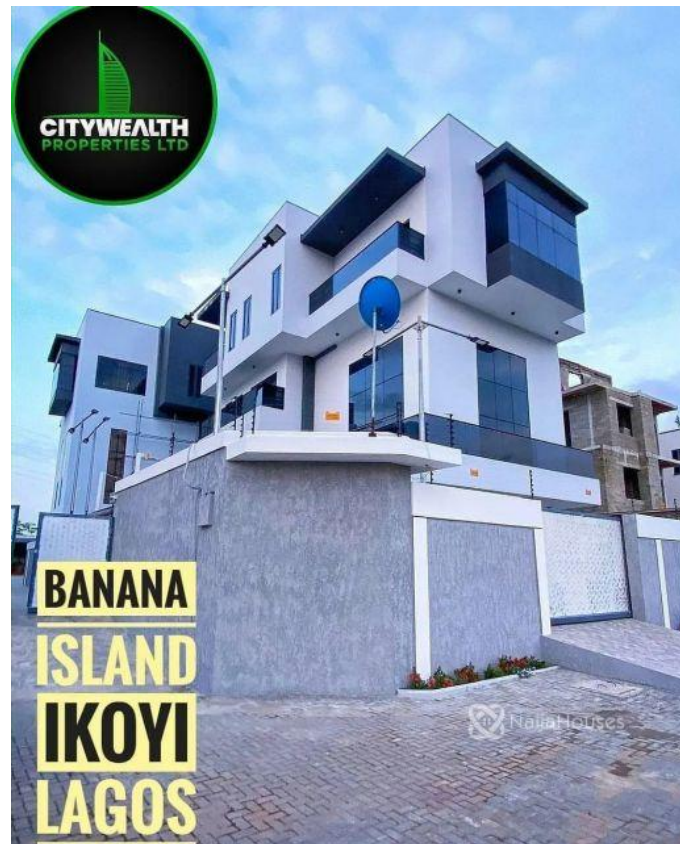

Banana Island, Lekki, Lekki, Lagos

Banana Island, Lekki, Lekki, Lagos

NGN 1,700,000,000.00

CityWealth Consult
Nigeria

Mobile: 08035226545
Office:
Fax:
citywealthconsult@gmail.com

Property Details

Category **For Sale**

Status **Active**

Price/Sq Ft ₦

On
naijahouses.com
1406 days

Type
Terraces

Built

BANANA ISLAND CONTEMPORARY 5 BEDROOM DETACHED HOUSE Banana Island PRICE: N1. 7B Land size: 600sqm Features:

Property Summary

Features

No Records Found

Property ID:	P1699225823
Category:	For Sale
Market Status:	Active
Listed Price:	1700000000
Year Built:	
Property Size:	Sq m
Building Size:	Sq m
Lot Size:	Sq m
Price per Sq. Meter:	
Bedroom:	5
Bathroom:	
Toilets:	
Parking:	
Service Fee:	
Other Fee:	
Tax Per Annum:	
Insurance Per Annum:	
HOA Per Annum:	