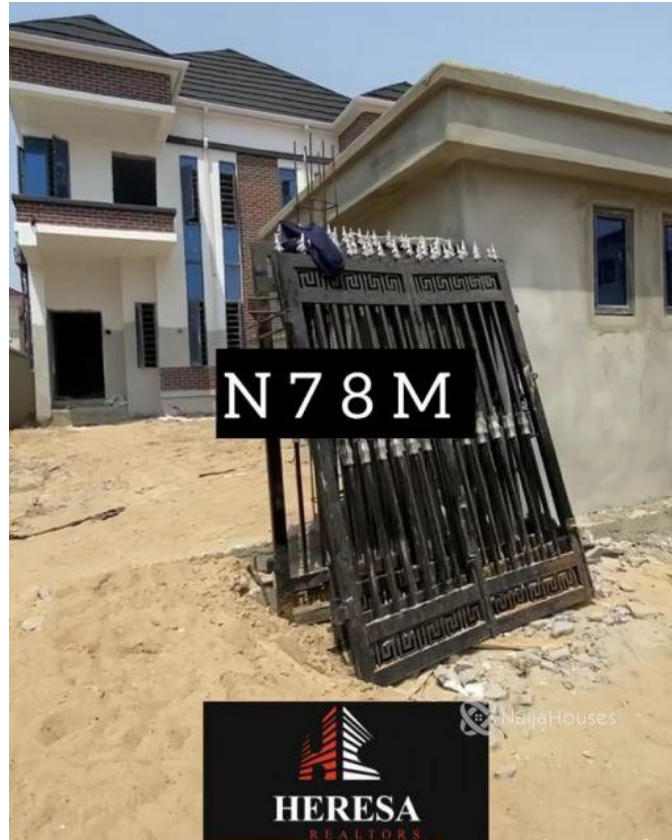

## BEFORE CHEVRON ,LAGOS, Lekki, Lekki, Lagos

## Property Details

Category **For Sale**

Status **Active**

Price/Sq Ft ₦

On  
naijahouses.com  
**1782 days**

Type **Duplex**

Built

NEW PROPERTY SPACIOUS 4 BEDROOM SEMI DETACHED DUPLEX FOR SALE ( COMPLETION APRIL 2021) LOCATION:BEFORE CHEVRON ,LAGOS PRICE: N67M & N78M Features: -Rooms En suite -24hrs Security -Tiled floor -Jacuzzi -Musical speaker -Wardrobes -Spacious rooms -POP ceiling -Fitted Kitchen - Shower -Balcony -Parking Space -Serene environment -Gated Estate

## Property Photos