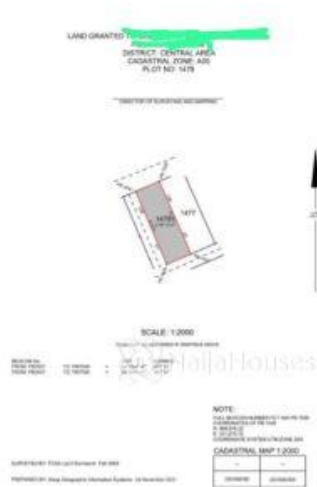

## Property Details

Category **For Sale**

Status **Active**

Price/Sq Ft ₦

On  
naijahouses.com  
**571 days**

Type **Land**

Built

This is a 2700sqm Commercial Land Located on the tarred road in the Central Area Size: 2700sqm Location: Central Area Price: 850M Title: C of O Purpose: Commercial (Not Specified)

### Features

No Records Found

Property ID:	P5363747679
Category:	For Sale
Market Status:	Active
Listed Price:	850000000
Year Built:	
Property Size:	Sq m
Building Size:	Sq m
Lot Size:	2955Sq m
Price per Sq. Meter:	
Bedroom:	0
Bathroom:	
Toilets:	
Parking:	
Service Fee:	
Other Fee:	
Tax Per Annum:	
Insurance Per Annum:	
HOA Per Annum:	