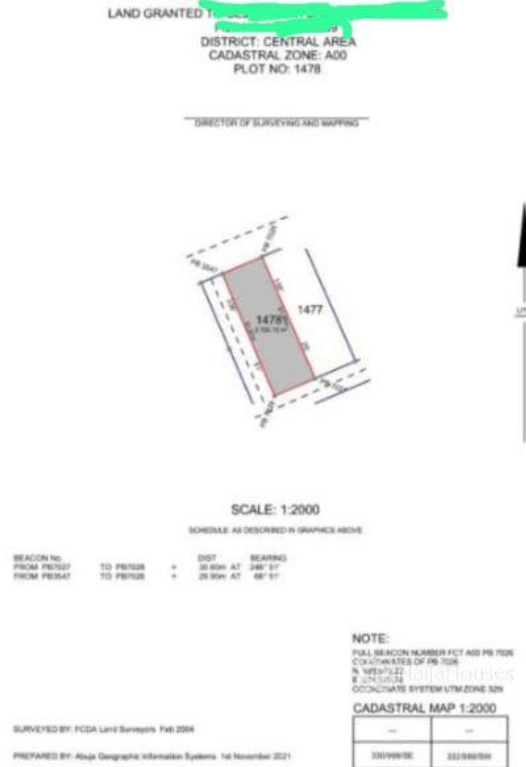

Central Area, Central Business District, Abuja, Abuja FCT

Central Area, Central Business District, Abuja, Abuja FCT

NGN 850,000,000.00

Dorcas Danladi
Nigeria

Mobile: 08082284852
Office:
Fax:
Dorcas.danladi@themlsproperties.com