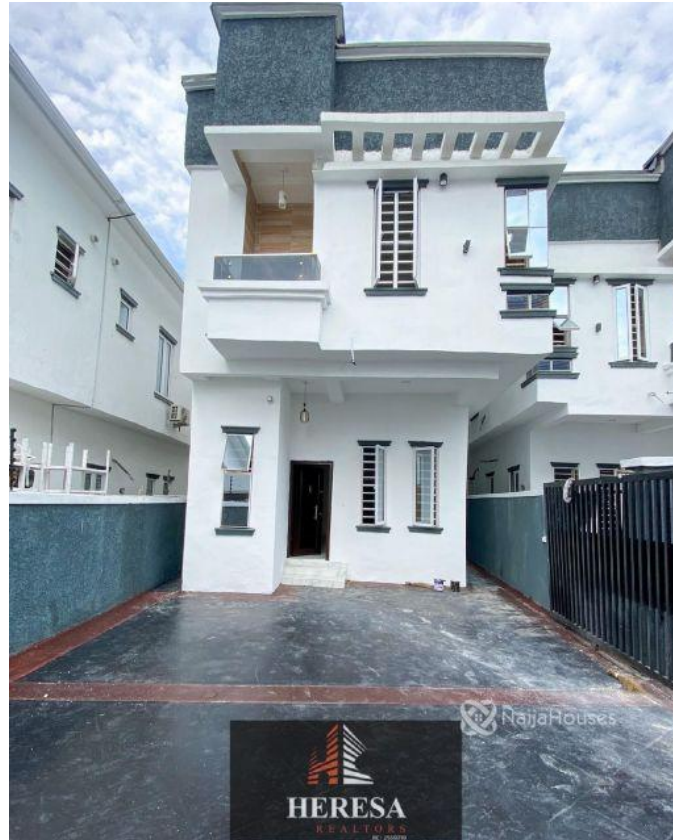

Chevron, Lagos, Lekki, Lekki, Lagos

Chevron, Lagos, Lekki, Lekki, Lagos

NGN 70,000,000.00

Oluchi Onuegbu
Nigeria

Mobile: 09091394938
Office:
Fax:
heresarealtors@gmail.com