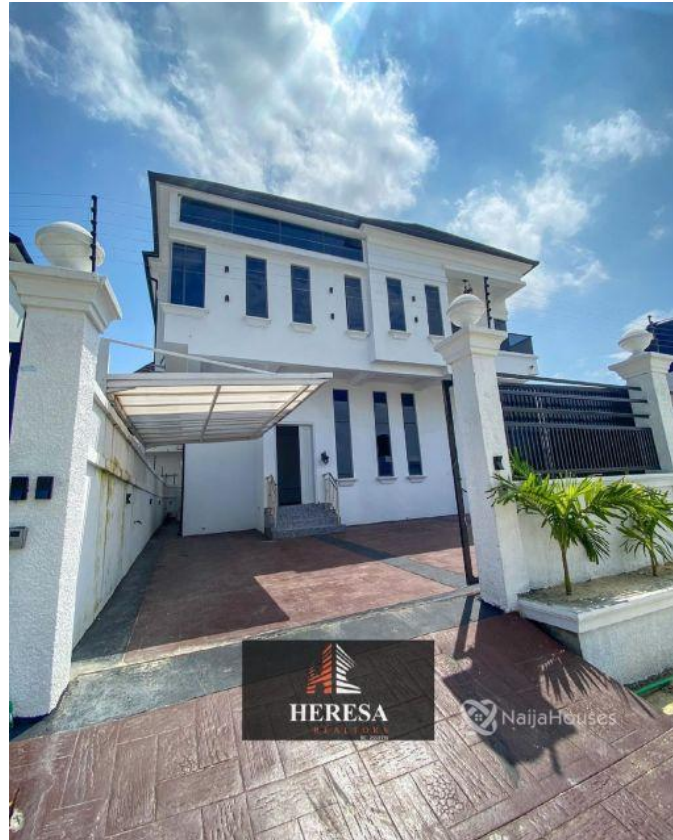

CHEVRON, LAGOS, Lekki, Lekki, Lagos

CHEVRON, LAGOS, Lekki, Lekki, Lagos

NGN 125,000,000.00

Oluchi Onuegbu

Nigeria

Mobile: 09091394938

Office:

Fax:

heresarealtors@gmail.com