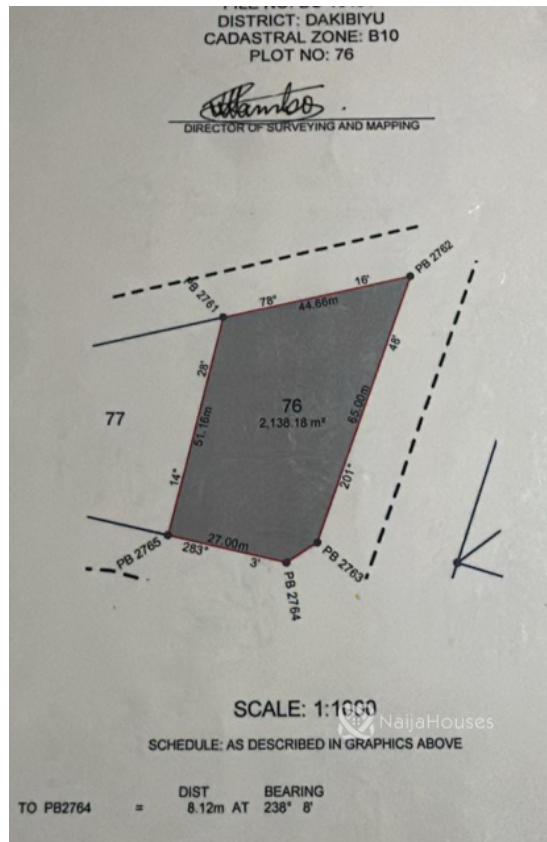

Dakibiyu, Abuja, Abuja FCT

Dakibiyu, Abuja, Abuja FCT

NGN 350,000,000.00

Ifedayo Ogunleye

Nigeria

Mobile: 07056144444

Office:

Fax:

ifedayo.ogunleye@themlsproperties.com