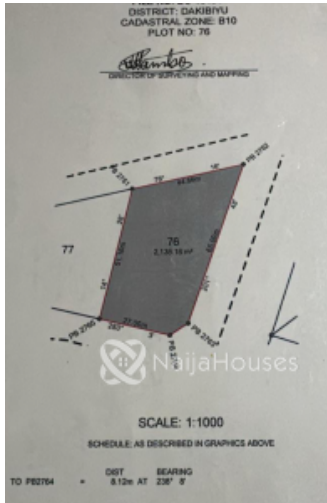

A well located, flat 2138sqm residential plot with CofO located close to ICS School. Plot 76.

Price 350 Million.

Note: *Video available on request.*

Property Summary

Features

No Records Found

Property ID:	P1182968713
Category:	For Sale
Market Status:	Active
Listed Price:	350000000
Year Built:	
Property Size:	Sq m
Building Size:	Sq m
Lot Size:	2138Sq m
Price per Sq. Meter:	
Bedroom:	0
Bathroom:	
Toilets:	
Parking:	
Service Fee:	
Other Fee:	
Tax Per Annum:	
Insurance Per Annum:	
HOA Per Annum:	