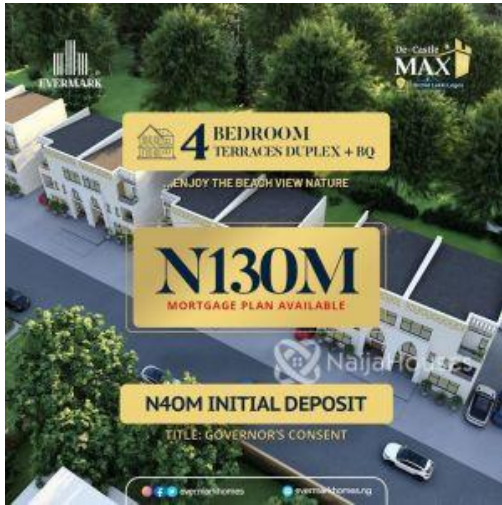

Property Summary

Features

No Records Found

Property ID:	P1526767269
Category:	For Sale
Market Status:	Active
Listed Price:	130000000
Year Built:	
Property Size:	Sq m
Building Size:	Sq m
Lot Size:	Sq m
Price per Sq. Meter:	
Bedroom:	4
Bathroom:	
Toilets:	
Parking:	
Service Fee:	
Other Fee:	
Tax Per Annum:	
Insurance Per Annum:	
HOA Per Annum: