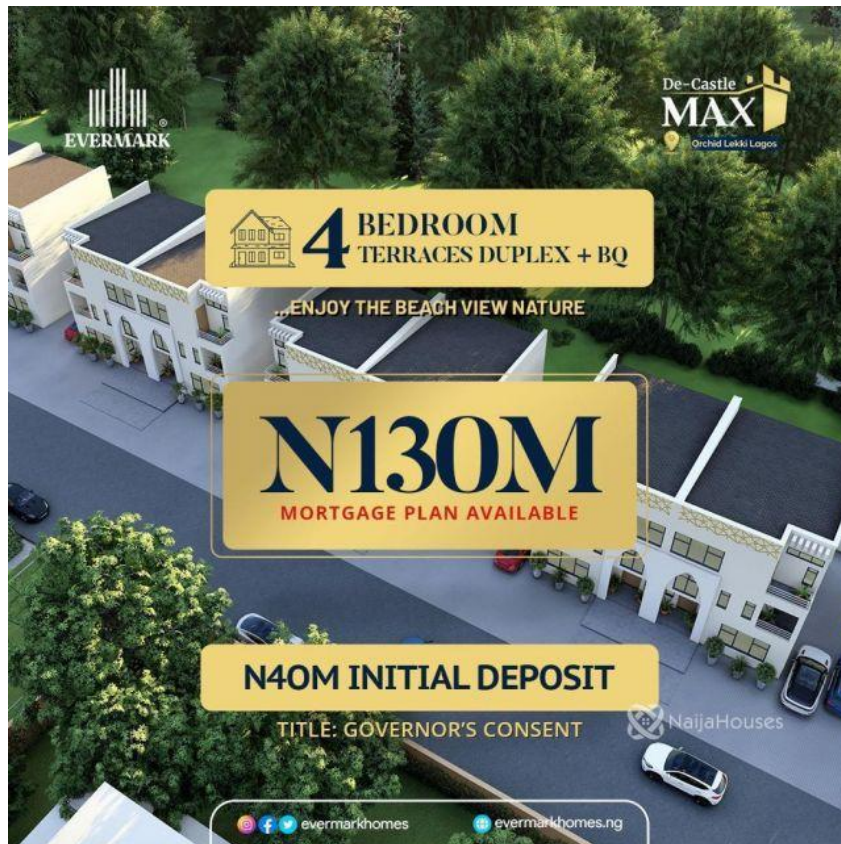

## De-Castle Max, Orchid Lekki, Lekki, Lagos

## De-Castle Max, Orchid Lekki, Lekki, Lagos

**NGN 130,000,000.00**

Olaoluwa Agbana  
Nigeria

Mobile: 08057791769  
Office:  
Fax:  
[estateconnect@gmail.com](mailto:estateconnect@gmail.com)

### Features

No Records Found

Property ID:	P1526767269
Category:	For Sale
Market Status:	Active
Listed Price:	130000000
Year Built:	
Property Size:	Sq m
Building Size:	Sq m
Lot Size:	Sq m
Price per Sq. Meter:	
Bedroom:	4
Bathroom:	
Toilets:	
Parking:	
Service Fee:	
Other Fee:	
Tax Per Annum:	
Insurance Per Annum:	
HOA Per Annum:	

## Property Photos