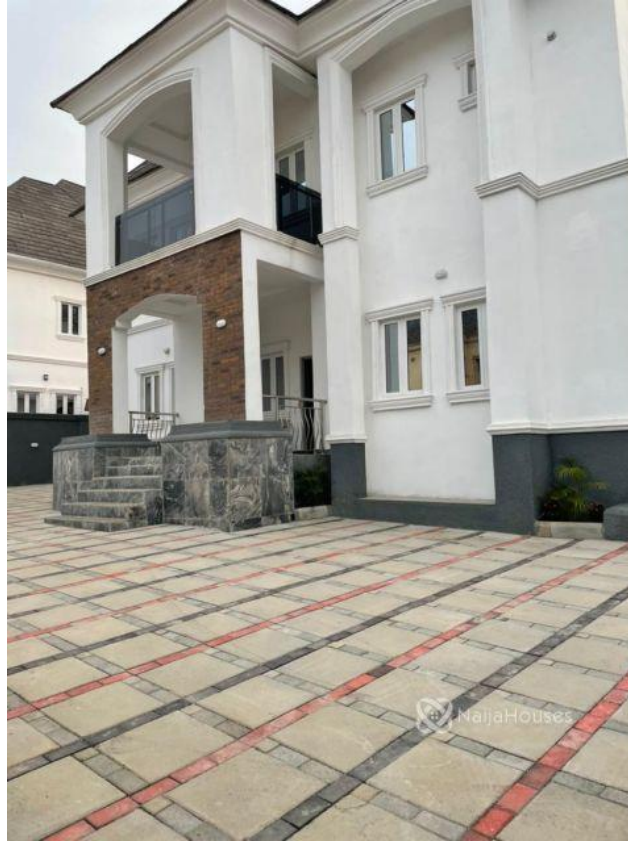

Efab metropolis, Karsana, Abuja, Abuja FCT

Efab metropolis, Karsana, Abuja, Abuja FCT

NGN 140,000,000.00

Dorcas Danladi
Nigeria

Mobile: 08082284852
Office:
Fax:
Dorcas.danladi@themlsproperties.com