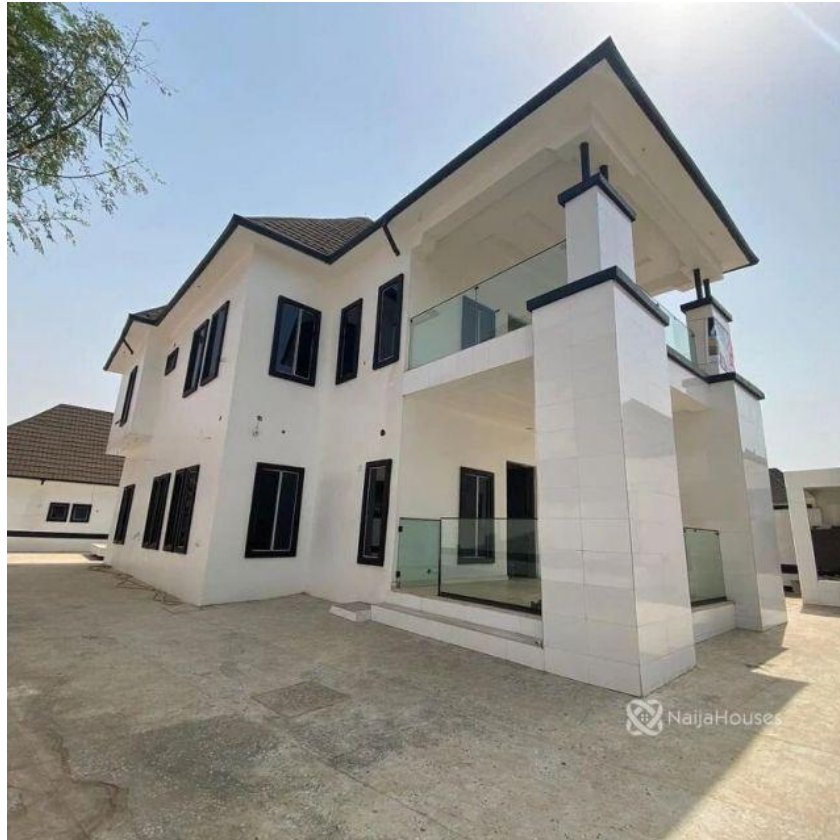

Efab Metropolis, Karsana, Abuja, Abuja FCT

Efab Metropolis, Karsana, Abuja, Abuja FCT

NGN 160,000,000.00

Precious James

Nigeria

Mobile: 09026473082

Office:

Fax:

- All rooms ensuite - Guest toilet - Fitted kitchen - Swimming Pool - 3-room Bq - Generator house - Generator house - Ample parking lot - Secured estate

Property Summary

Features

No Records Found

Property ID:	P8606566029
Category:	For Sale
Market Status:	Active
Listed Price:	160000000
Year Built:	
Property Size:	Sq m
Building Size:	Sq m
Lot Size:	Sq m
Price per Sq. Meter:	
Bedroom:	5
Bathroom:	6
Toilets:	6
Parking:	
Service Fee:	
Other Fee:	
Tax Per Annum:	
Insurance Per Annum:	
HOA Per Annum:	