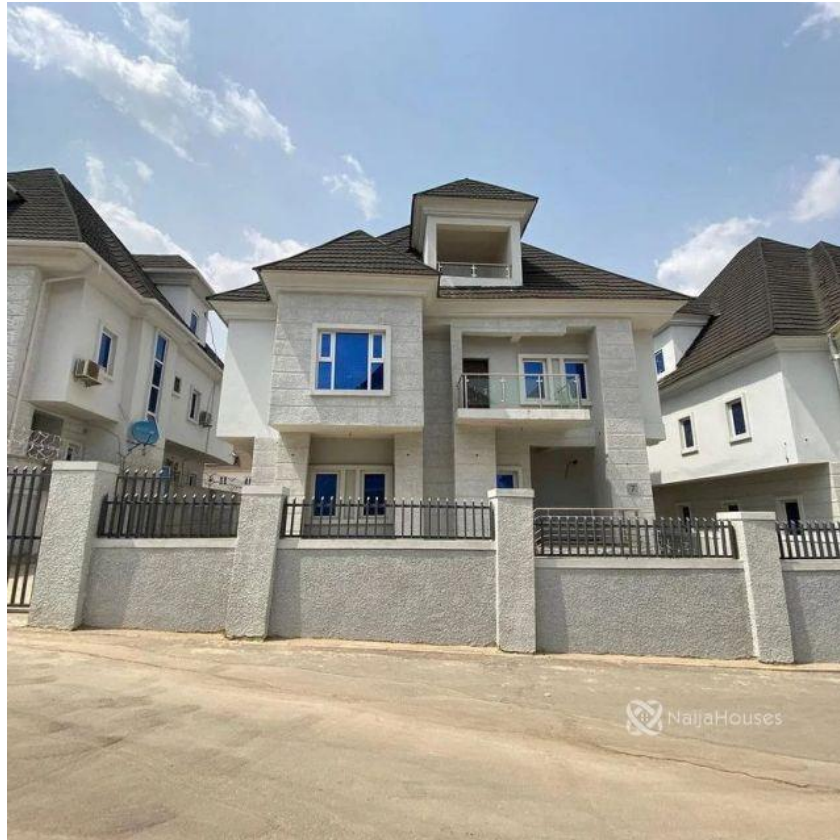

## GUZAPE, Abuja, Abuja FCT

## GUZAPE, Abuja, Abuja FCT

**NGN 270,000,000.00**

Precious James

Nigeria

Mobile: 09026473082

Office:

Fax:

[precious.james@themlsproperties.com](mailto:precious.james@themlsproperties.com)

## Property Details

Category **For Sale**

Status **Active**

Price/Sq Ft ₦

On  
naijahouses.com  
**989 days**

Type **Duplex**

Built

5BEDROOM DETACHED PENTHOUSE DULEX & BQ AT GUZAPE

## Property Photos