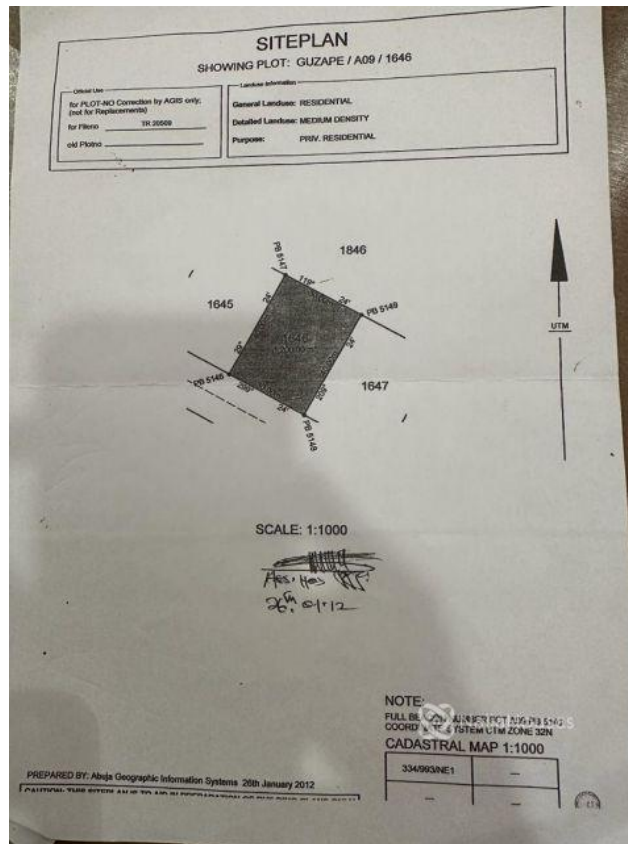

guzape, Abuja, Abuja FCT

guzape, Abuja, Abuja FCT

NGN 230,000,000.00

Jotham Shittu
Nigeria

Mobile: 08189901314
Office:
Fax:
jotham.shittu@themlsproperties.com