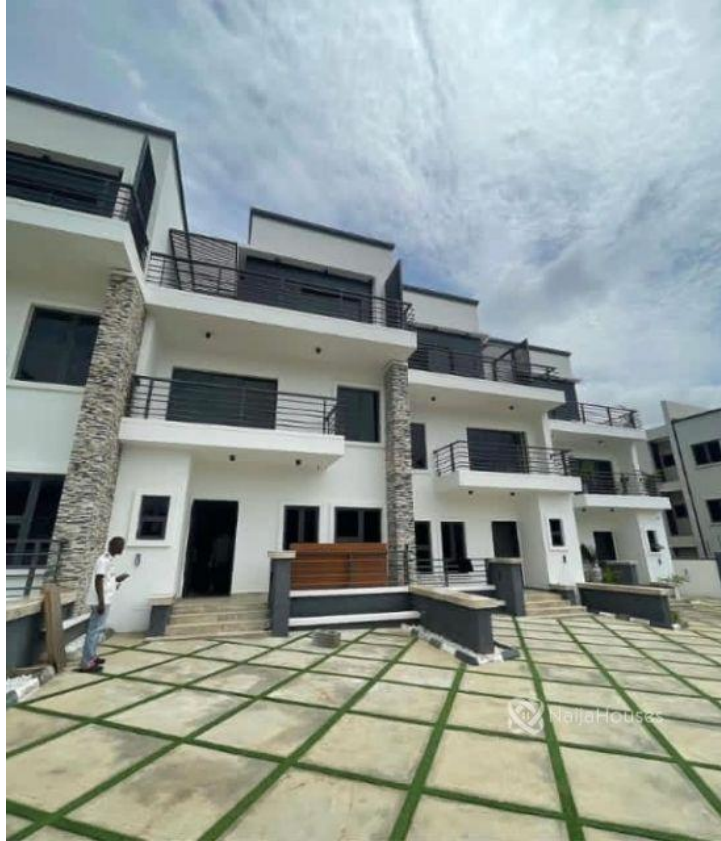

## Guzape District, Guzape, Abuja, Abuja FCT

## Property Details

Category **For Sale**

Status **Active**

Price/Sq Ft ₦

On  
naijahouses.com  
**699 days**

Type  
**Terraces**

Built

A smart automated 4 bedroom terrace duplex All room ensuite with elevator, fully fitted kitchen, central AC installed, Store, guest toilet, BQ and an ample parking space

## Property Photos