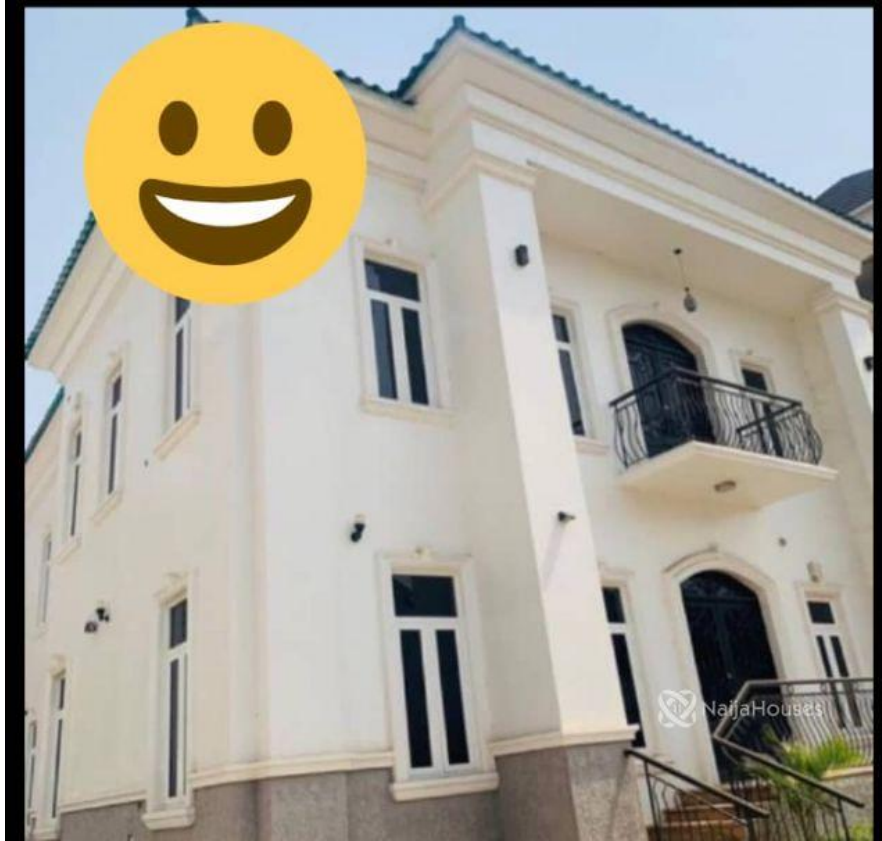

Guzape, Guzape, Abuja, Abuja FCT

Guzape, Guzape, Abuja, Abuja FCT

NGN 300,000,000.00

Japhet Raishiwe

Nigeria

Mobile: 07056144444

Office:

Fax:

6 bedroom fully detached Luxury duplex Location-Guzape main 6 bedrooms and 5 bathrooms.

Property Summary

Features

No Records Found

Property ID:	P3169021714
Category:	For Sale
Market Status:	Active
Listed Price:	300000000
Year Built:	
Property Size:	Sq m
Building Size:	Sq m
Lot Size:	Sq m
Price per Sq. Meter:	
Bedroom:	6
Bathroom:	
Toilets:	
Parking:	
Service Fee:	
Other Fee:	
Tax Per Annum:	
Insurance Per Annum:	
HOA Per Annum:	