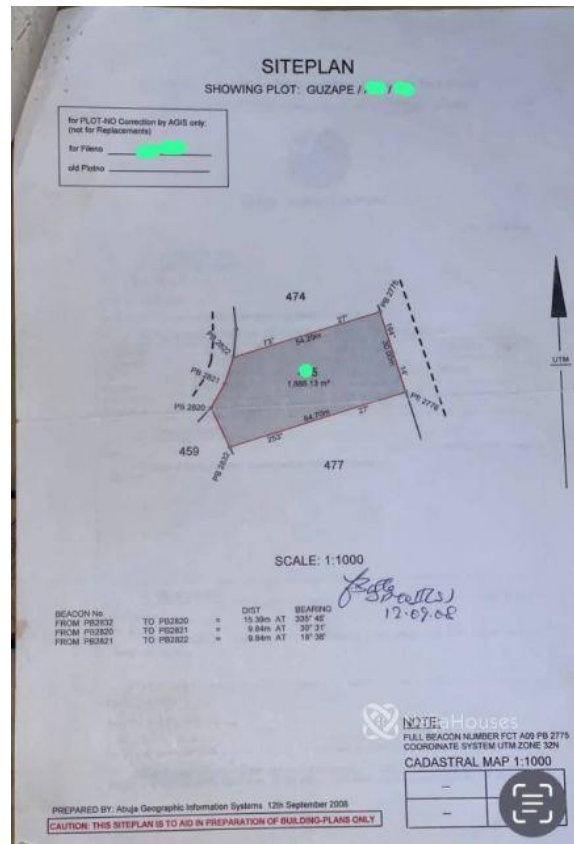

Guzape, Guzape, Abuja, Abuja FCT

Guzape, Guzape, Abuja, Abuja FCT

NGN 550,000,000.00

Precious James

Nigeria

Mobile: 09026473082

Office:

Fax:

precious.james@themlsproperties.com