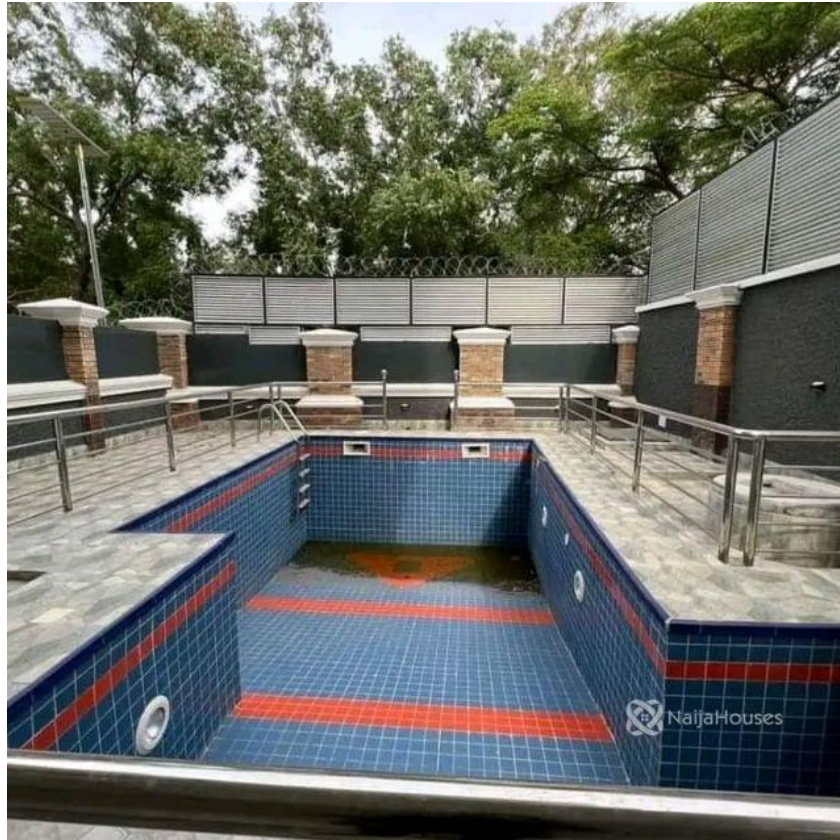

Gwarinpe, Gwarinpa, Abuja, Abuja FCT

Gwarinpe, Gwarinpa, Abuja, Abuja FCT

NGN 60,000,000.00

Moses Fidelis
Nigeria

Mobile: 08168793365
Office:
Fax:
moses.fidelis@themlsproperties.com