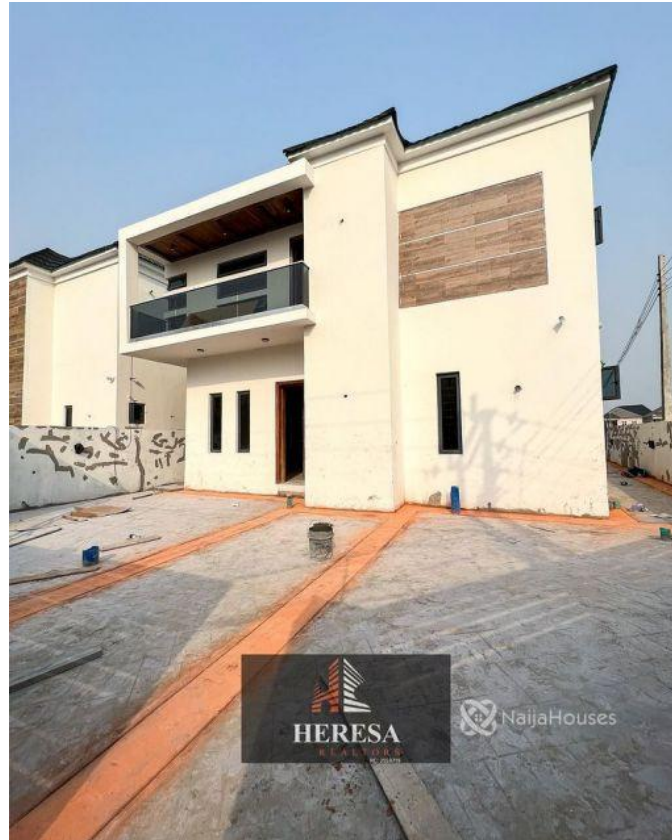

idoda, lekki, Lekki, Lekki, Lagos

idoda, lekki, Lekki, Lekki, Lagos

NGN 125,000,000.00

Oluchi Onuegbu

Nigeria

Mobile: 09091394938

Office:

Fax:

heresarealtors@gmail.com