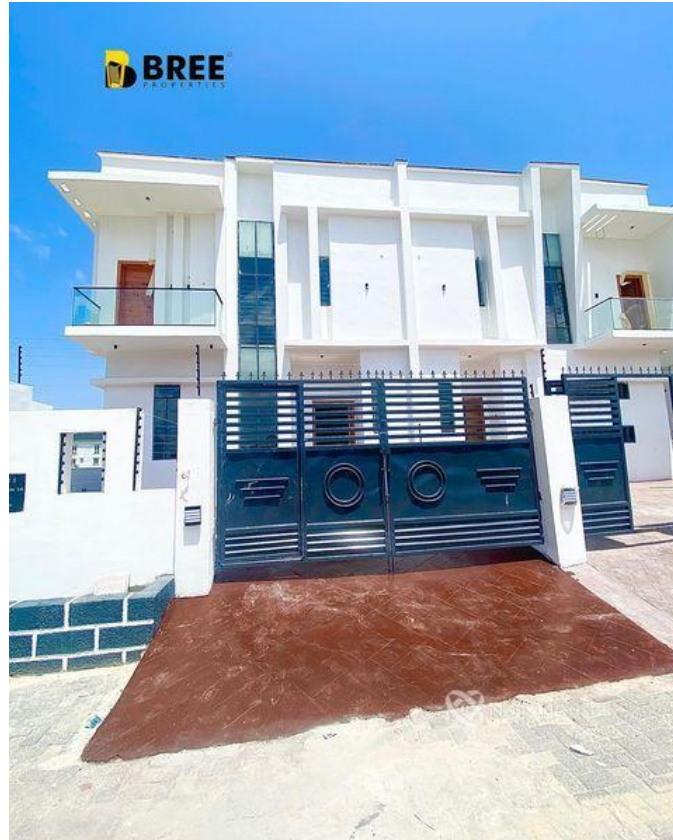

igbo efon lekki, Lekki, Lekki, Lagos

igbo efon lekki, Lekki, Lekki, Lagos

NGN 120,000,000.00

Bree Properties

Nigeria

Mobile: 08034775667

Office:

Fax:

Breepropertiesng@yahoo.com

Property Details

Category **For Sale**

Status **Active**

Price/Sq Ft ₦

On
naijahouses.com
1255 days

Type **Duplex**

Built

Well built 4 bedroom semi detached duplex with modern architecture and features in a serene environment .
Location: Igbo Efon, Lekki Price: 120m Features: Quality finishings En-suite rooms 3 car park space Family lounge Unique Console Fitted kitchen Fitted wardrobe Balcony Modern sanitary wares Shower cubicle Stamped flooring Bq

Property Summary

Features

No Records Found

Property ID:	P5740755647
Category:	For Sale
Market Status:	Active
Listed Price:	120000000
Year Built:	
Property Size:	Sq m
Building Size:	Sq m
Lot Size:	100Sq m
Price per Sq. Meter:	
Bedroom:	4
Bathroom:	
Toilets:	
Parking:	
Service Fee:	
Other Fee:	
Tax Per Annum:	
Insurance Per Annum:	
HOA Per Annum:	