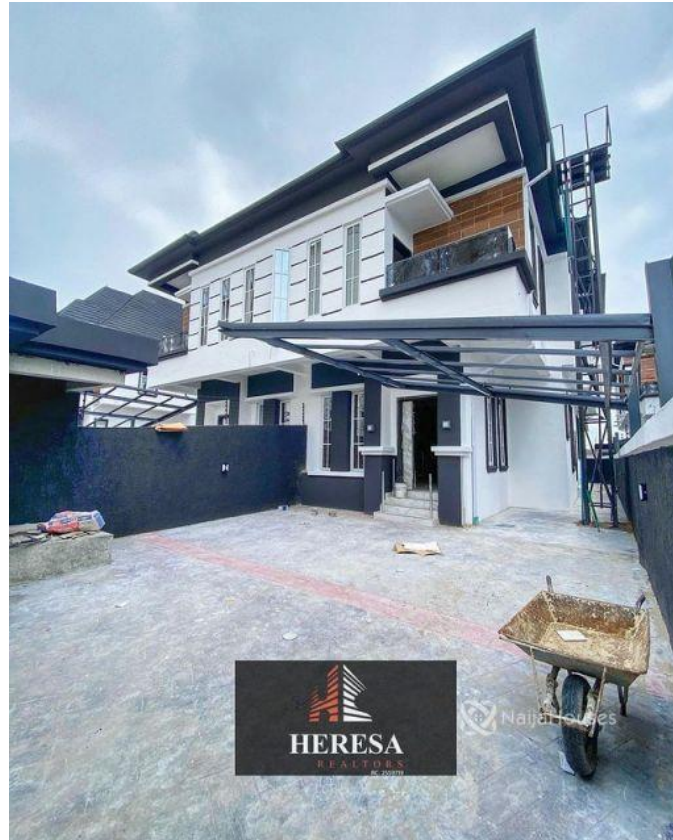

Ikota, Lagos, Lekki, Lekki, Lagos

Ikota, Lagos, Lekki, Lekki, Lagos

NGN 100,000,000.00

Oluchi Onuegbu
Nigeria

Mobile: 09091394938
Office:
Fax:
heresarealtors@gmail.com