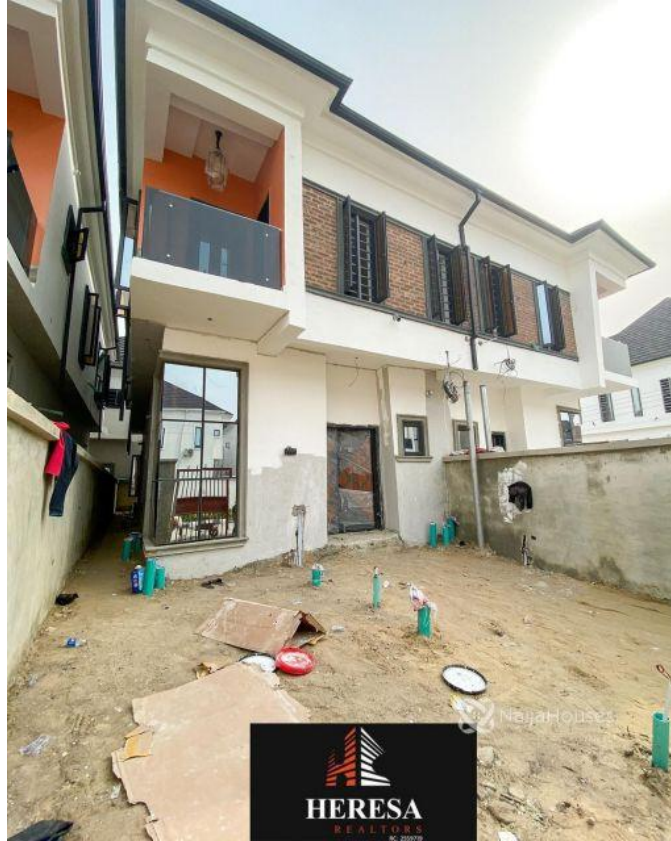

Ikota, lekki lagos, Lekki, Lekki, Lagos

Ikota, lekki lagos, Lekki, Lekki, Lagos

NGN 50,000,000.00

Oluchi Onuegbu

Nigeria

Mobile: 09091394938

Office:

Fax:

heresarealtors@gmail.com