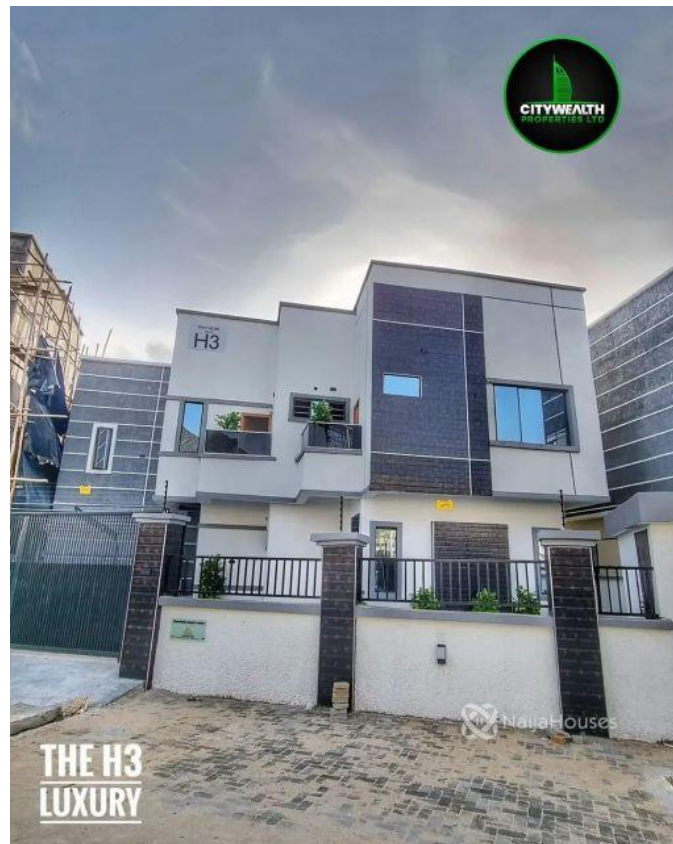

Ikota Lekki, Lagos, Lekki, Lekki, Lagos

Ikota Lekki, Lagos, Lekki, Lekki, Lagos

NGN 110,000,000.00

CityWealth Consult
Nigeria

Mobile: 08035226545
Office:
Fax:
citywealthconsult@gmail.com