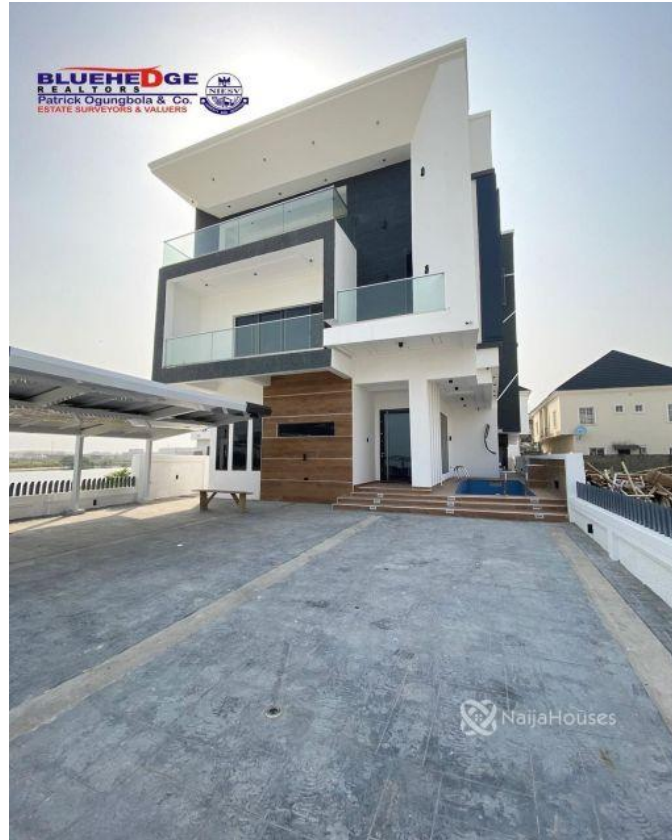

ikota, Lekki, Lekki, Lagos

ikota, Lekki, Lekki, Lagos

NGN 200,000,000.00

Bree Properties

Nigeria

Mobile: 08034775667

Office:

Fax:

Breepropertiesng@yahoo.com