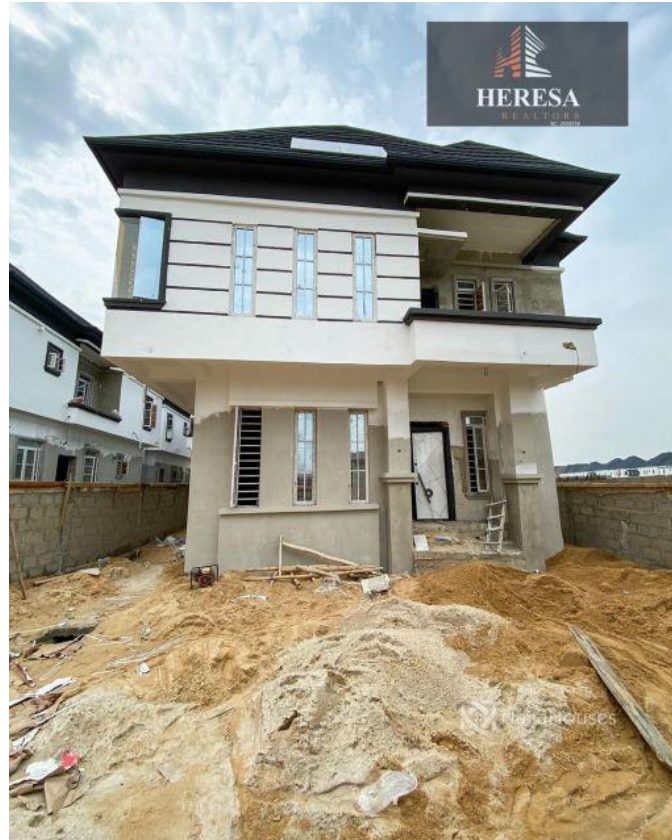

Ikota Lekki, Lekki, Lekki, Lagos

Ikota Lekki, Lekki, Lekki, Lagos

NGN 100,000,000.00

Oluchi Onuegbu

Nigeria

Mobile: 09091394938

Office:

Fax:

heresarealtors@gmail.com