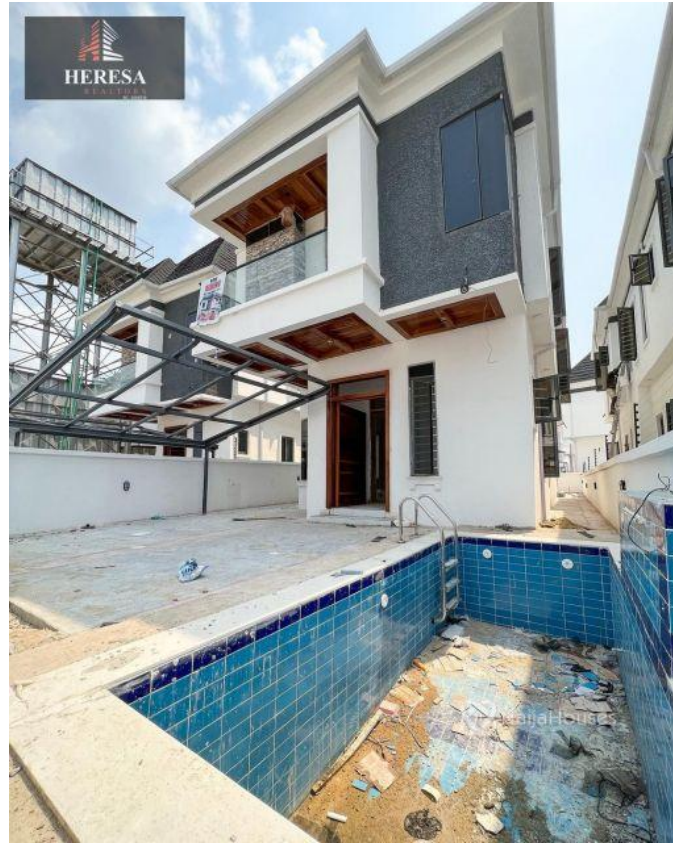

ikota, lekki, Lekki, Lekki, Lagos

ikota, lekki, Lekki, Lekki, Lagos

NGN 125,000,000.00

Oluchi Onuegbu

Nigeria

Mobile: 09091394938

Office:

Fax:

heresarealtors@gmail.com