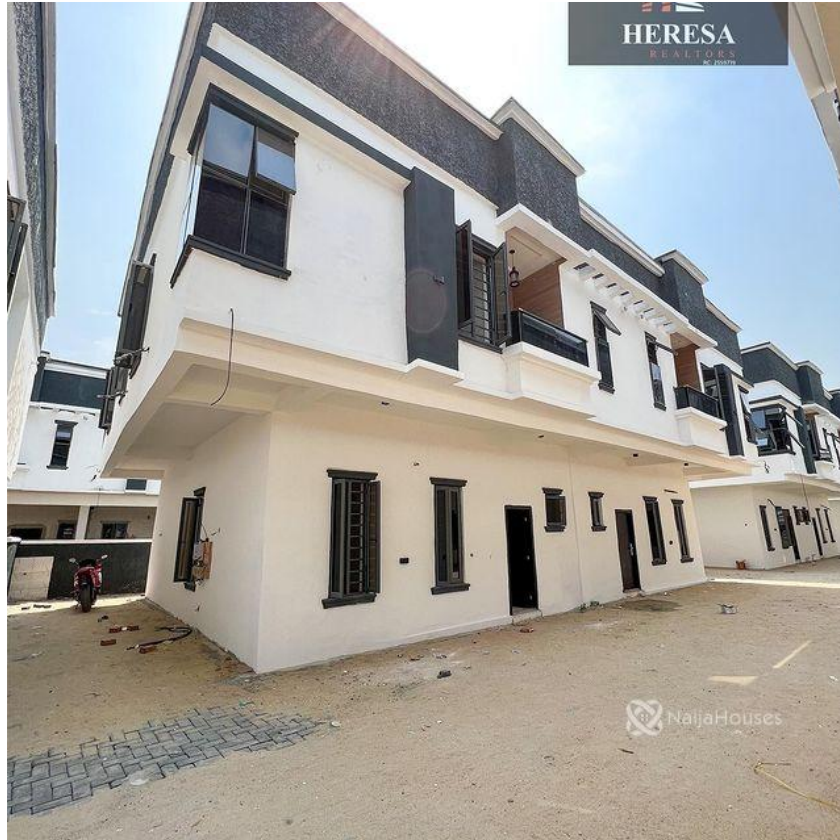

ikota, lekki, Lekki, Lekki, Lagos

ikota, lekki, Lekki, Lekki, Lagos

NGN 55,000,000.00

Oluchi Onuegbu

Nigeria

Mobile: 09091394938

Office:

Fax:

heresarealtors@gmail.com