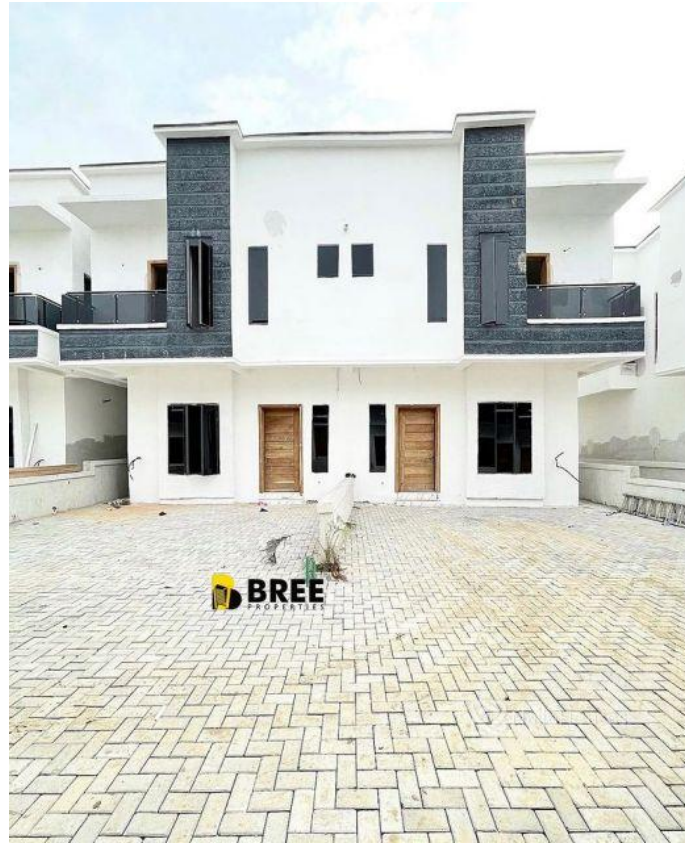

ikota, lekki, Lekki, Lekki, Lagos

**ikota, lekki, Lekki, Lekki, Lagos**

**NGN 64,000,000.00**

Bree Properties

Nigeria

Mobile: 08034775667

Office:

Fax:

## Property Details

Category **For Sale**

Status **Active**

Price/Sq Ft ₦

On  
naijahouses.com  
**1455 days**

Type **Duplex**

Built

For Sale!!Almost complete 4 semi Bedroom Duplex Location: Ikota Lekki Lagos Price: 64m (last price )  
Features: Fully serviced with 24hr electricity, water and security Spacious rooms All rooms en-suite Quality finishings Fitted kitchen Family Lounge Inbuilt speakers Water heaters Shower cubicles Bath tubs Dedicated car park 1 room bq

### Features

No Records Found

Property ID:	P5119985101
Category:	For Sale
Market Status:	Active
Listed Price:	64000000
Year Built:	
Property Size:	Sq m
Building Size:	Sq m
Lot Size:	100Sq m
Price per Sq. Meter:	
Bedroom:	4
Bathroom:	
Toilets:	
Parking:	
Service Fee:	
Other Fee:	
Tax Per Annum:	
Insurance Per Annum:	
HOA Per Annum:	

## Property Photos