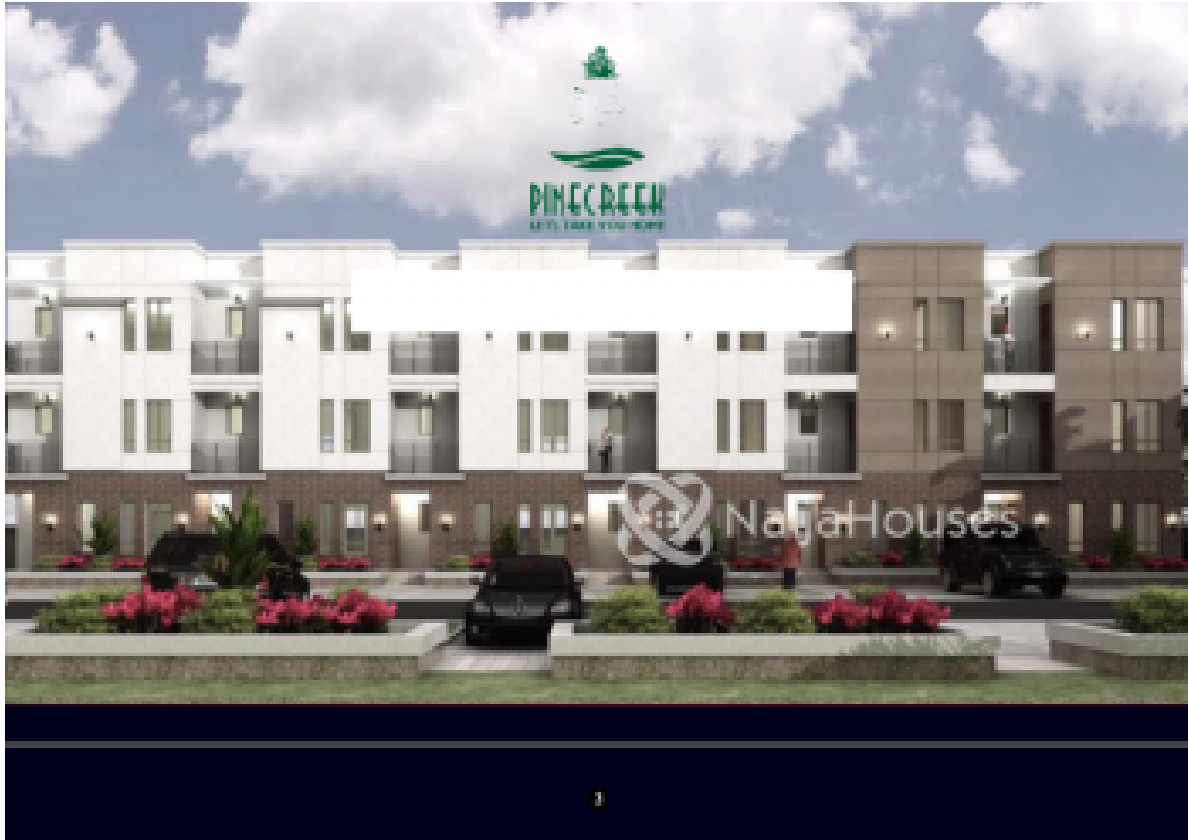

kaura , Abuja, Abuja FCT

kaura , Abuja, Abuja FCT

NGN 50,000,000.00

Tobi Mustapha
8 itedo village, bamidele crescent,
Lekki, Lekki, Lagos
Nigeria

Mobile: 09031998900
Office:
Fax:
info@underwoodhomes.org

Property Details

Category **For Sale**

Status **Active**

Price/Sq Ft ₦

On
naijahouses.com
2335 days

Type **Duplex**

Built

Off Plan Development: 4 Bedroom Town House

Property Summary