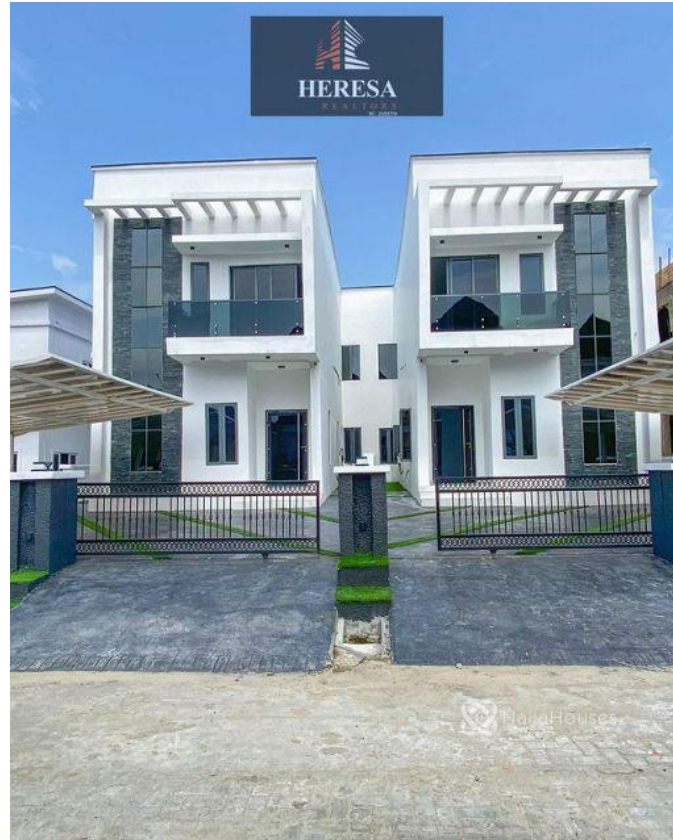

LEKKI COUNTY , LAGOS, Lekki, Lekki, Lagos

LEKKI COUNTY , LAGOS, Lekki, Lekki, Lagos

NGN 170,000,000.00

Oluchi Onuegbu
Nigeria

Mobile: 09091394938
Office:
Fax:
heresarealtors@gmail.com

Property Details

Category **For Sale**

Status **Active**

Price/Sq Ft ₦

On
naijahouses.com
1639 days

Type **Duplex**

Built

NEW!! 5 BEDROOM SEMI-DETACHED DUPLEX WITH SWIMMING POOL FOR SALE

..... LOCATION: LEKKI COUNTY, LAGOS PRICE: N170M Features:
-Rooms Ensuite -Tiled floor -Swimming pool -Water treatment -1 bq -Musical speaker -Wardrobes -Spacious rooms -POP ceiling -Fitted Kitchen -Shower -Balcony -Jacuzzi -Parking Space -Serene environment -Gated estate

Property Summary

Features

No Records Found

Property ID:	P7503393423
Category:	For Sale
Market Status:	Active
Listed Price:	170000000
Year Built:	
Property Size:	Sq m
Building Size:	Sq m
Lot Size:	Sq m
Price per Sq. Meter:	
Bedroom:	5
Bathroom:	
Toilets:	
Parking:	
Service Fee:	
Other Fee:	
Tax Per Annum:	
Insurance Per Annum:	
HOA Per Annum:	