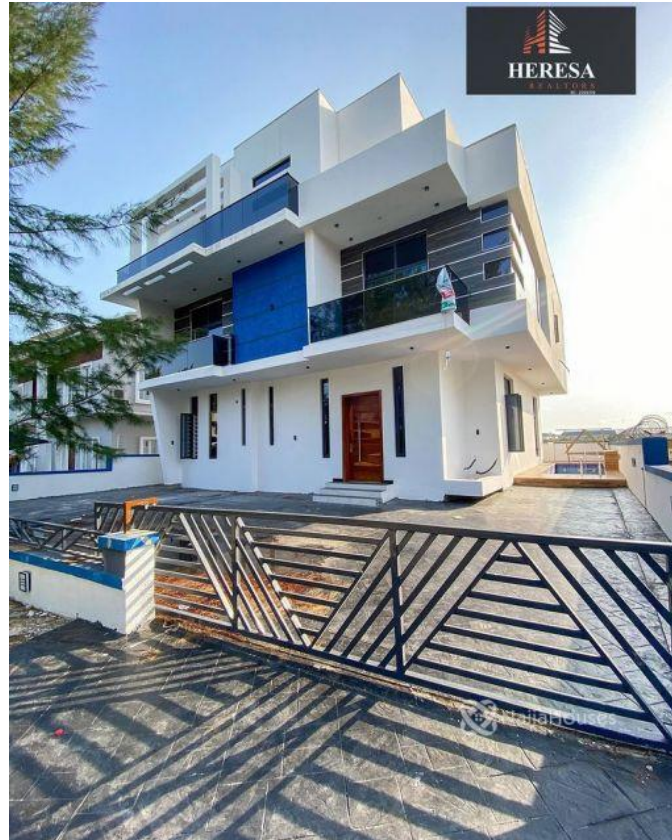

lekki county, Lekki, Lekki, Lagos

lekki county, Lekki, Lekki, Lagos

NGN 190,000,000.00

Oluchi Onuegbu

Nigeria

Mobile: 09091394938

Office:

Fax:

heresarealtors@gmail.com