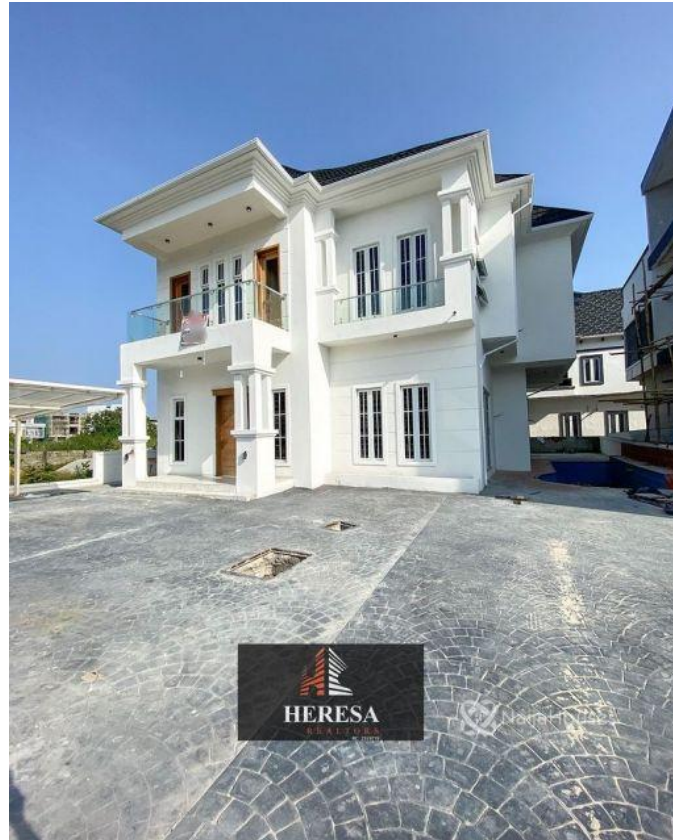

lekki county, Lekki, Lekki, Lagos

lekki county, Lekki, Lekki, Lagos

NGN 170,000,000.00

Oluchi Onuegbu
Nigeria

Mobile: 09091394938
Office:
Fax:
heresarealtors@gmail.com