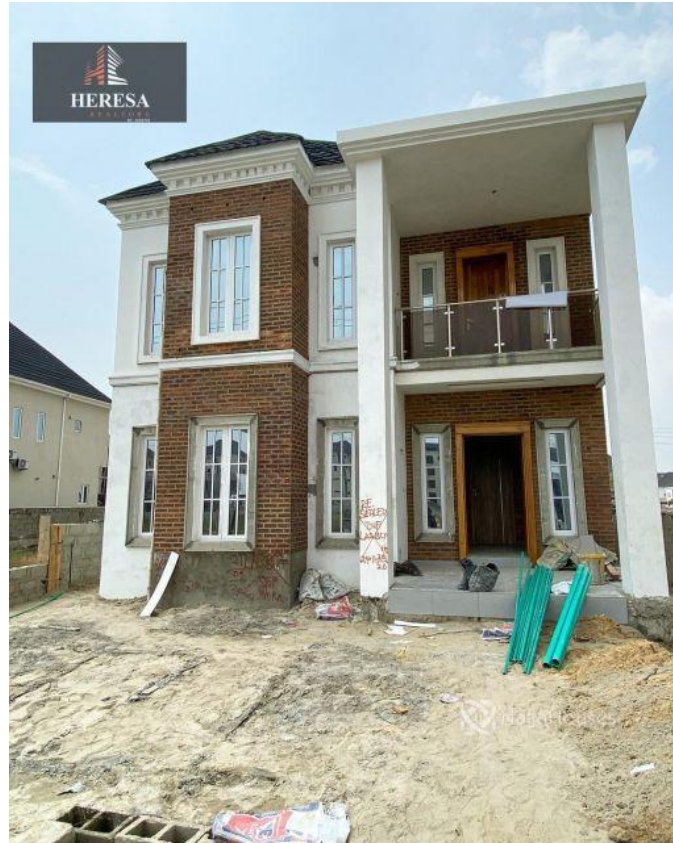

Lekki, Lagos, Lekki, Lekki, Lagos

Lekki, Lagos, Lekki, Lekki, Lagos

NGN 120,000,000.00

Oluchi Onuegbu

Nigeria

Mobile: 09091394938

Office:

Fax:

heresarealtors@gmail.com