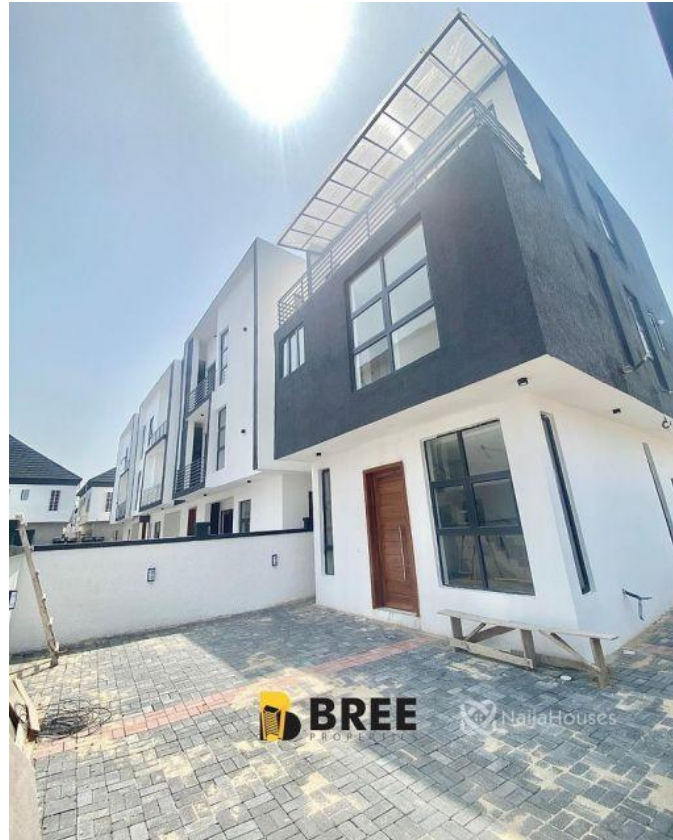

lekki, Lekki, Lekki, Lagos

lekki, Lekki, Lekki, Lagos

NGN 100.00

Bree Properties

Nigeria

Mobile: 08034775667

Office:

Fax:

Breepropertiesng@yahoo.com