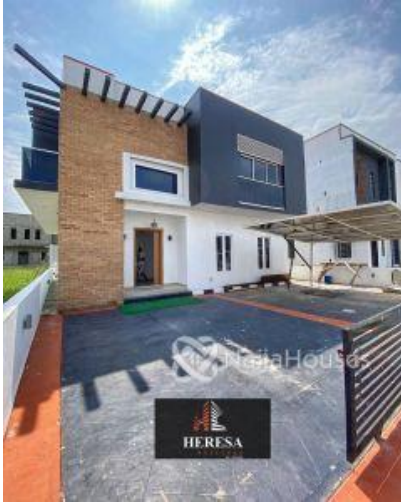

Property Summary

Features

No Records Found

Property ID:	P1666764841
Category:	For Sale
Market Status:	Active
Listed Price:	90000000
Year Built:	
Property Size:	Sq m
Building Size:	Sq m
Lot Size:	100Sq m
Price per Sq. Meter:	
Bedroom:	5
Bathroom:	
Toilets:	
Parking:	
Service Fee:	
Other Fee:	
Tax Per Annum:	
Insurance Per Annum:	
HOA Per Annum: