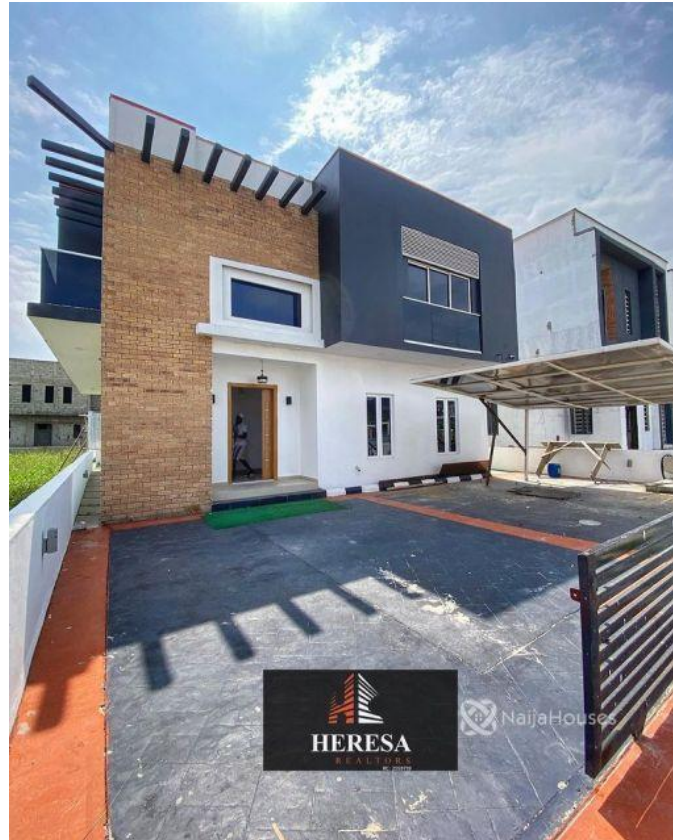

lekki, orchid, Lekki, Lekki, Lagos

lekki, orchid, Lekki, Lekki, Lagos

NGN 90,000,000.00

Oluchi Onuegbu

Nigeria

Mobile: 09091394938

Office:

Fax:

heresarealtors@gmail.com