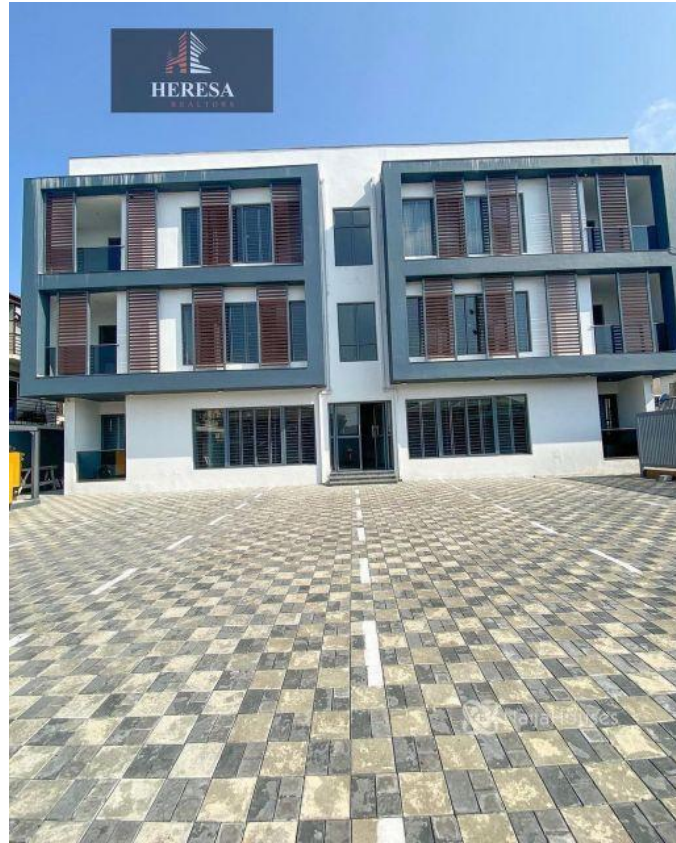

## LEKKI PHASE 1, LAGOS, Lekki, Lekki, Lagos

## Property Details

Category **For Sale**

Status **Expired**

Price/Sq Ft ₦

On  
naijahouses.com  
**1395 days**

Type **Flats / Apartments**

Built

NEW PROPERTY 3 BEDROOM APARTMENT FOR SALE LOCATION:LEKKI PHASE 1 PRICE: N80M Features: - Rooms En suite -Swimming pool -Gym -24hrs light -24hrs security -Tiled floor -Wardrobes -Spacious rooms - POP ceiling -Fitted Kitchen -Shower -Parking Space -Serene environment

## Property Photos