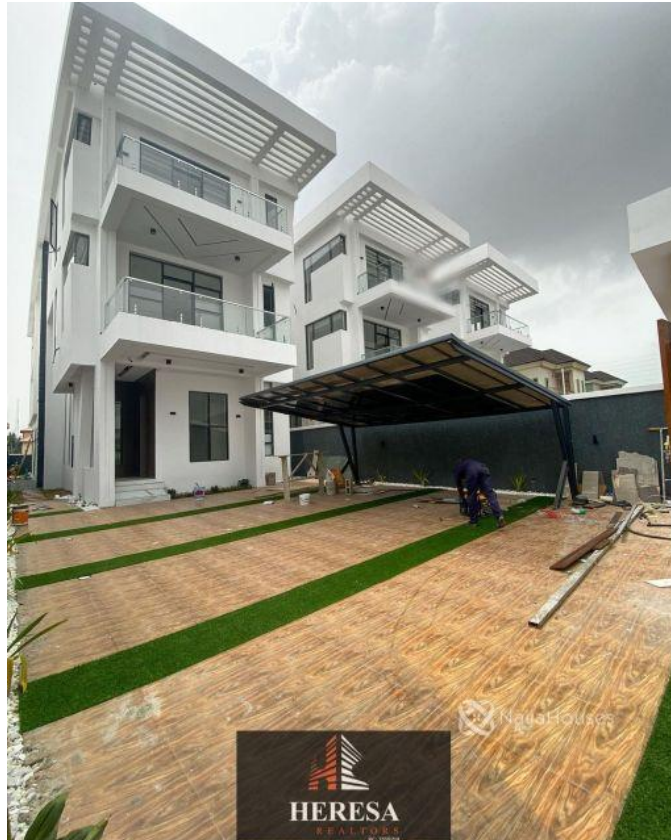

LEKKI PHASE 1, LAGOS, Lekki Phase 1, Lekki, Lagos

LEKKI PHASE 1, LAGOS, Lekki Phase 1, Lekki, Lagos

NGN 270,000,000.00

Oluchi Onuegbu
Nigeria

Mobile: 09091394938
Office:
Fax:
heresarealtors@gmail.com

Property Details

Category **For Sale**

Status **Active**

Price/Sq Ft ₦

On
naijahouses.com
1846 days

Type **Duplex**

Built

5 BEDROOM FULLY DETACHED DUPLEX WITH SWIMMING POOL AND CINEMA LOCATION: LEKKI PHASE 1, LAGOS Features: - All Rooms Ensuite - Solar panel - Spacious rooms - Spacious Walk-in closet - Luxury finishing - 1bq - 5 cars parking space - 2 floors - Big Compound - CCTV Cameras - Bathtub - Smoke Detectors - Fully Fitted Kitchen - Security Doors - Swimming Pool