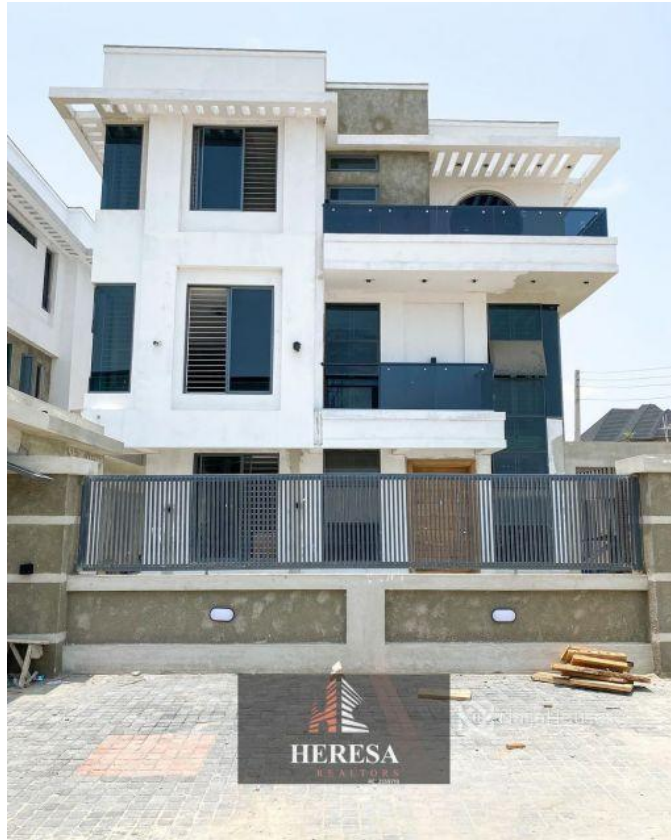

LEKKI PHASE 1, LAGOS, Lekki Phase 1, Lekki, Lagos

LEKKI PHASE 1, LAGOS, Lekki Phase 1, Lekki, Lagos

NGN 250,000,000.00

Oluchi Onuegbu
Nigeria

Mobile: 09091394938
Office:
Fax:
heresarealtors@gmail.com

Property Details

Category **For Sale**

Status **Active**

Price/Sq Ft ₦

On
naijahouses.com
1869 days

Type **Duplex**

Built

5 BEDROOM FULLY DETACHED DUPLEX WITH SWIMMING POOL LOCATION:LEKKI PHASE 1,LAGOS
Features: -Rooms En suite -Tiled floor -Swimming pool -Cinema -1Bq -2 Floors -Terrace -Walk in closet -2 living rooms -Gated Estate -Wardrobes -Spacious rooms -POP ceiling -Fitted Kitchen -Shower -Musical speaker -Balcony -Jacuzzi -Parking Space -Serene environment

Property Summary

Features

No Records Found

Property ID:	P9132631889
Category:	For Sale
Market Status:	Active
Listed Price:	250000000
Year Built:	
Property Size:	Sq m
Building Size:	Sq m
Lot Size:	Sq m
Price per Sq. Meter:	
Bedroom:	5
Bathroom:	
Toilets:	
Parking:	
Service Fee:	
Other Fee:	
Tax Per Annum:	
Insurance Per Annum:	
HOA Per Annum:	