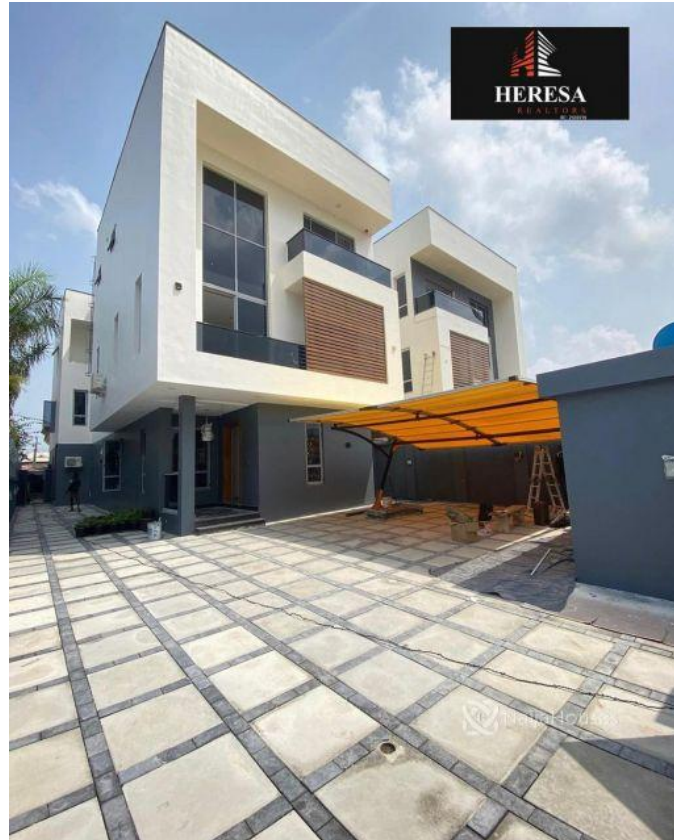

lekki phase1, lagos, Lekki Phase 1, Lekki, Lagos

lekki phase1, lagos, Lekki Phase 1, Lekki, Lagos

NGN 300,000,000.00

Oluchi Onuegbu

Nigeria

Mobile: 09091394938

Office:

Fax:

heresarealtors@gmail.com